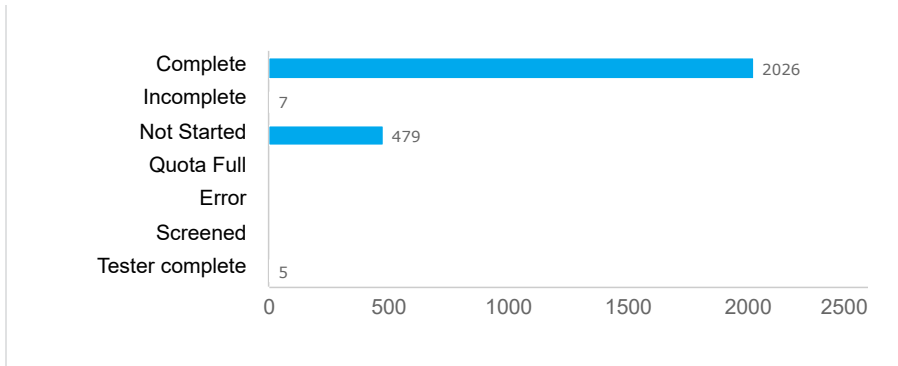

(ms545) Foreign Service Survey CLOSED

**2517**

Invitations

**2026**

Responses

**80.4%**

Completion Rate

**Response rates**

Response status

Responses

**Drop off statistics**