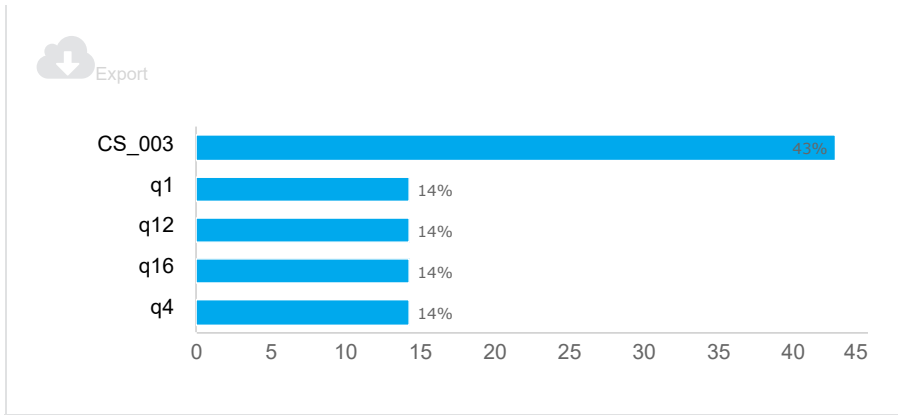

(ms545) Foreign Service Survey CLOSED

**2517**

Invitations

**2026**

Responses

**80.4%**

Completion Rate

**Response rates**

Response status

Responses

**Drop off statistics**

### Drop rate by question