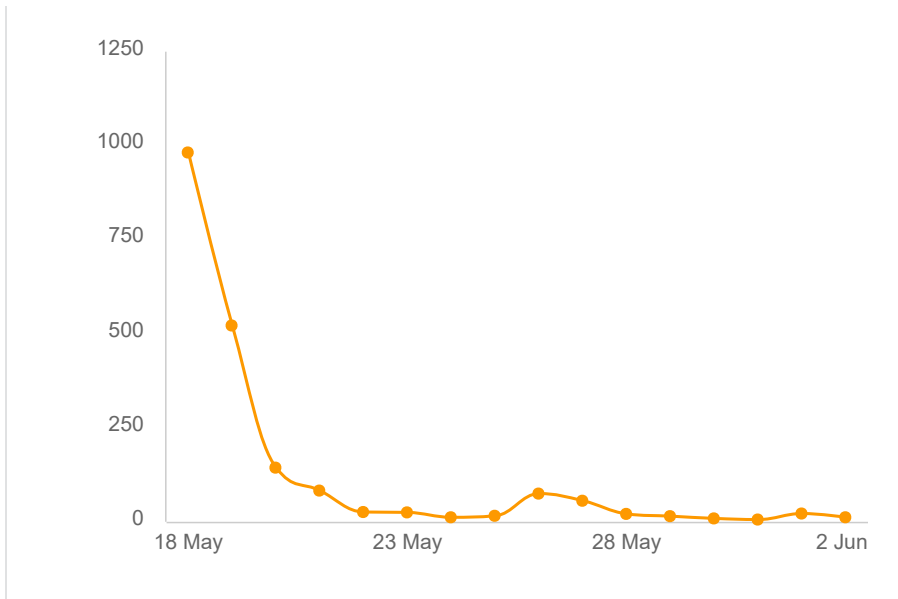

(ms545) Foreign Service Survey CLOSED

**2517**

Invitations

**2026**

Responses

**80.4%**

Completion Rate

**Response rates**

Response status

Responses

**Drop off statistics**