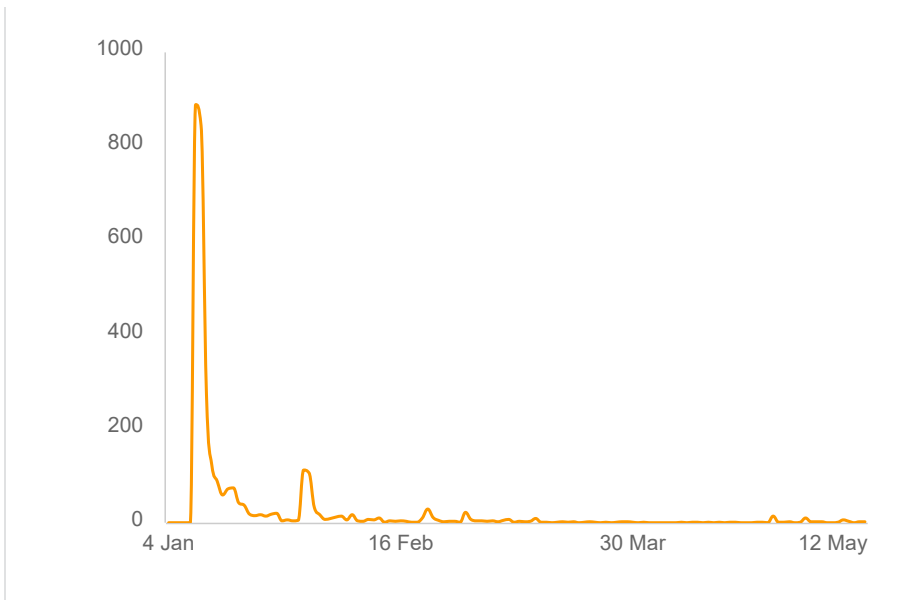

[2024 HHB-1 BASIC] (HHB1) My Household Survey [Jan 2024] CLOSED

5611

Invitations

3220

Responses

57.3%

Completion Rate

Response rates

Response status

Responses

Drop off statistics

Drop rate by question

Top drop off question

in001: INTRODUCTION

50% of respondents who dropped out of the survey stopped at this question.