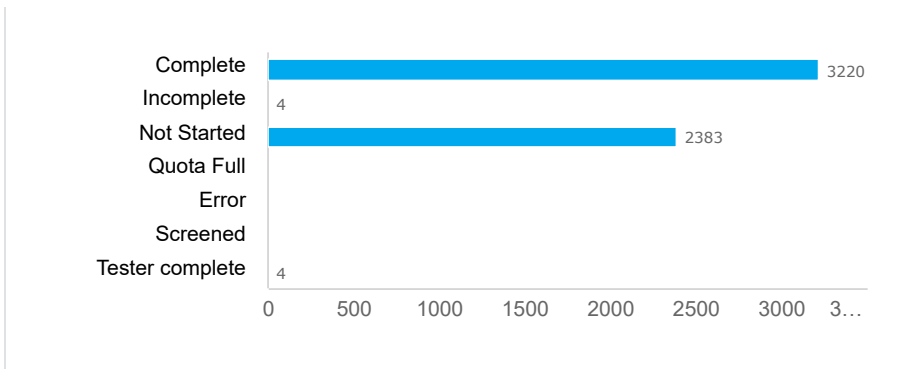

[2024 HHB-1 BASIC] (HHB1) My Household Survey [Jan 2024] CLOSED

5611

Invitations

3220

Responses

57.3%

Completion Rate

Response rates

Response status