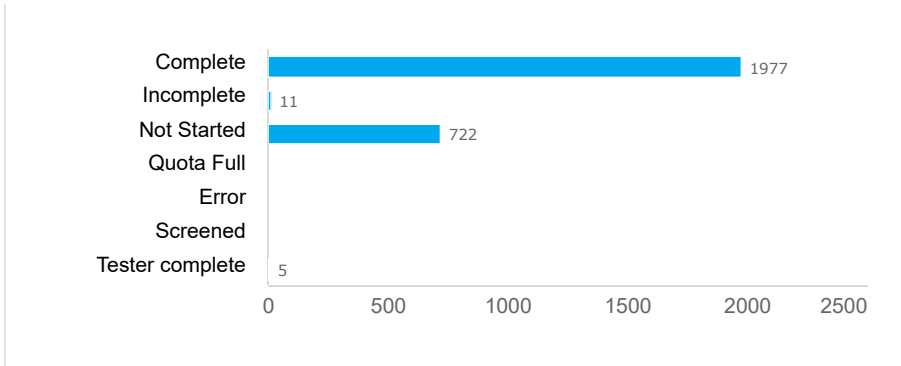

(ms638) AI Usage CLOSED

2715

Invitations

1977

Responses

72.8%

Completion Rate

Response rates

Response status