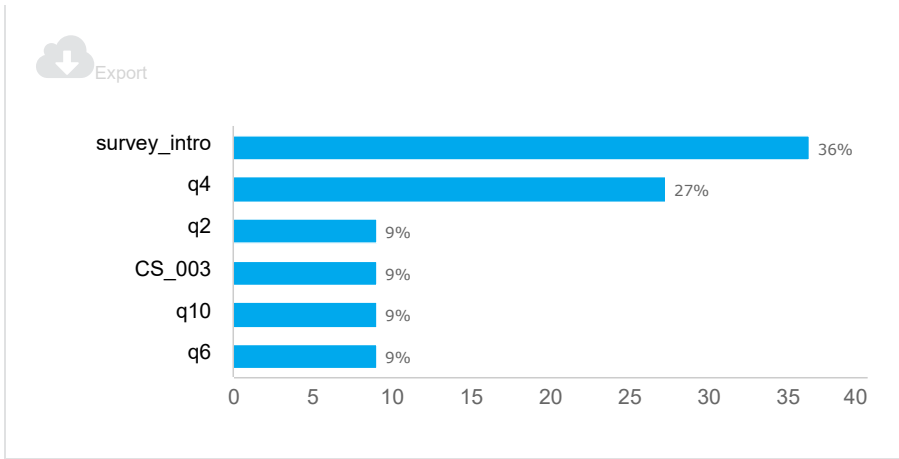

(ms638) AI Usage CLOSED

2715

Invitations

1977

Responses

72.8%

Completion Rate

Response rates

Response status

Responses

Drop off statistics

Drop rate by question

Top drop off question

survey_intro: This survey is about artificial intelligence (AI) and some of the ways you may use it at home and in the workplace. This survey takes about 5 minutes to complete and pays \$3.