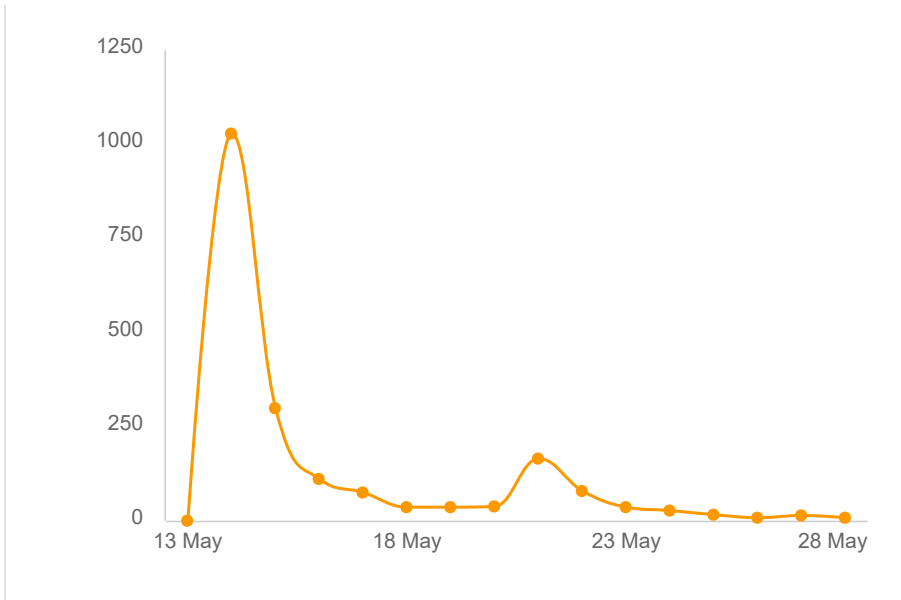

(ms638) AI Usage CLOSED

2715

Invitations

1977

Responses

72.8%

Completion Rate

Response rates

Response status

Responses

Drop off statistics

Drop rate by question

Top drop off question

survey_intro: This survey is about artificial intelligence (AI) and some of the ways you may use it at home and in the workplace. This survey takes about 5 minutes to complete and pays \$3.