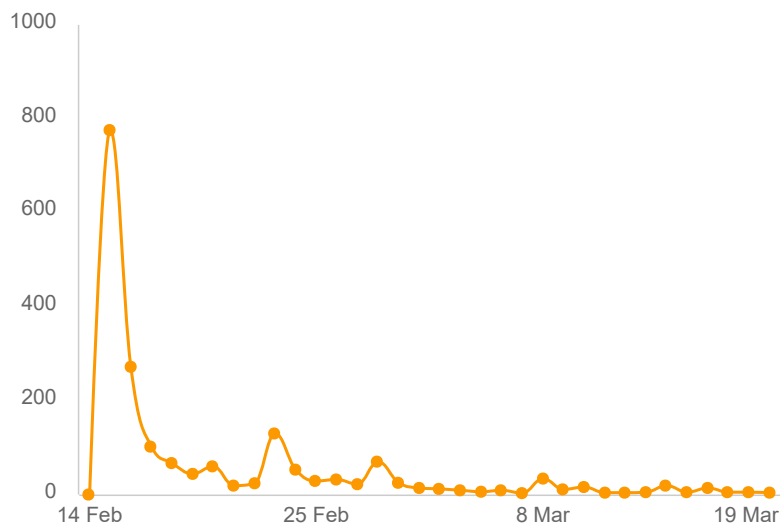

2158

Invitations

1904

Responses

88.2%

Completion Rate

Response rates

Response status

Responses

Drop off statistics

Drop rate by question

Top drop off question

howlongagoflu: How long ago did you last think you had the flu?

23.0% of respondents who dropped out of the survey stopped at this question.