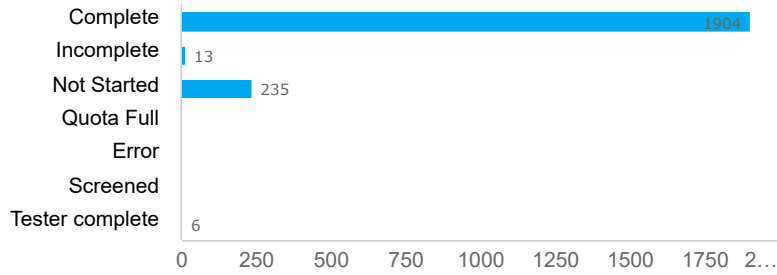

2158

Invitations

1904

Responses

88.2%

Completion Rate

Response rates

Response status

Responses

Drop off statistics

Drop rate by question

Top drop off question

howlongagoflu: How long ago did you last think you had the flu?

23.0% of respondents who dropped out of the survey stopped at this question.