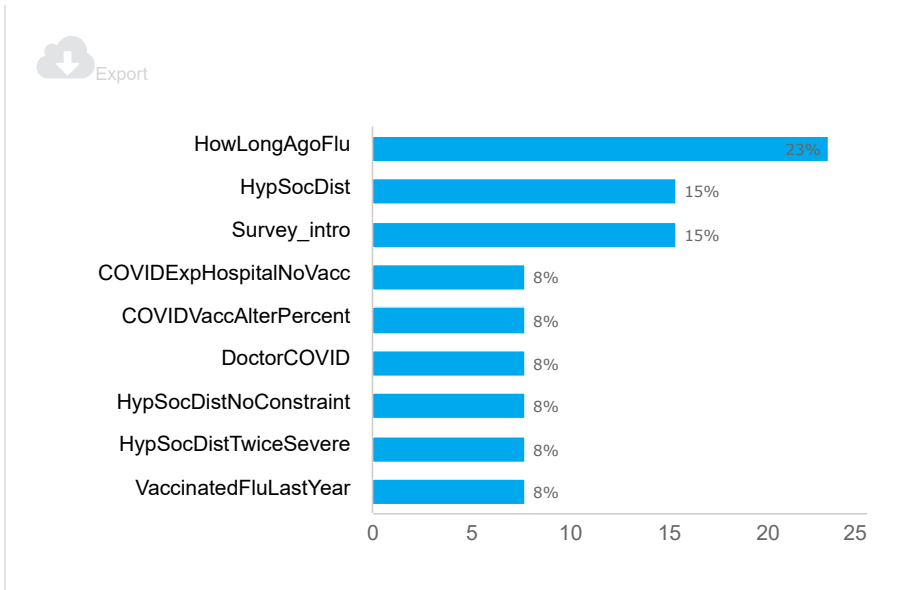

2158

Invitations

1904

Responses

88.2%

Completion Rate

Response rates

Response status

Responses

Drop off statistics

Drop rate by question

Top drop off question

howlongagoflu: How long ago did you last think you had the flu?

23.0% of respondents who dropped out of the survey stopped at this question.