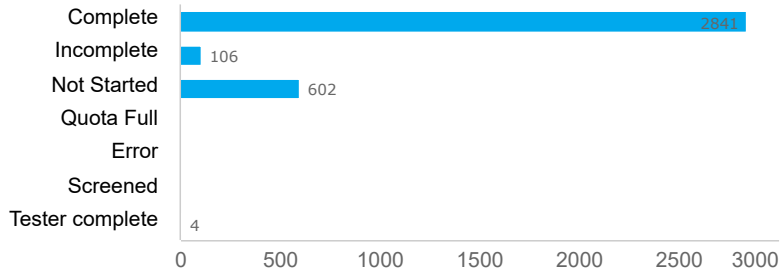

(ms596) Public Perception of Technology CLOSED

3553

Invitations

2841

Responses

79.9%

Completion Rate

Response rates

Response status