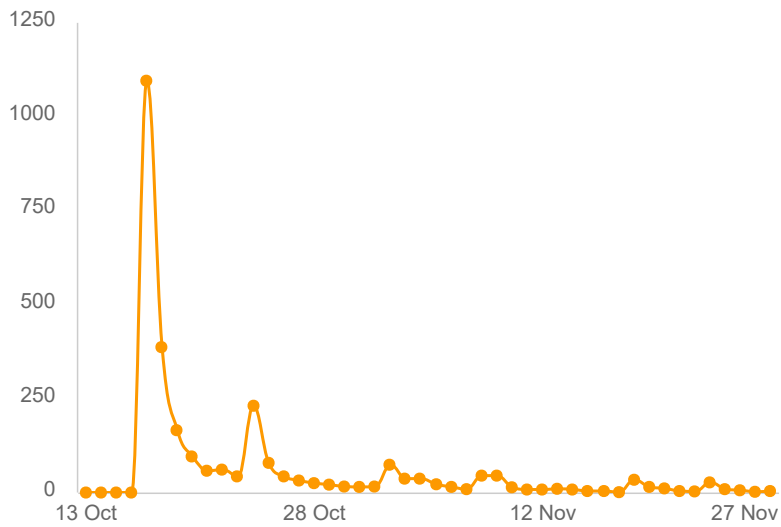

(ms596) Public Perception of Technology CLOSED

3553

Invitations

2841

Responses

79.9%

Completion Rate

Response rates

Response status

Responses

Drop off statistics

Drop rate by question

Top drop off question

ppt_intro1: ppt_intro1

28.3% of respondents who dropped out of the survey stopped at this question.