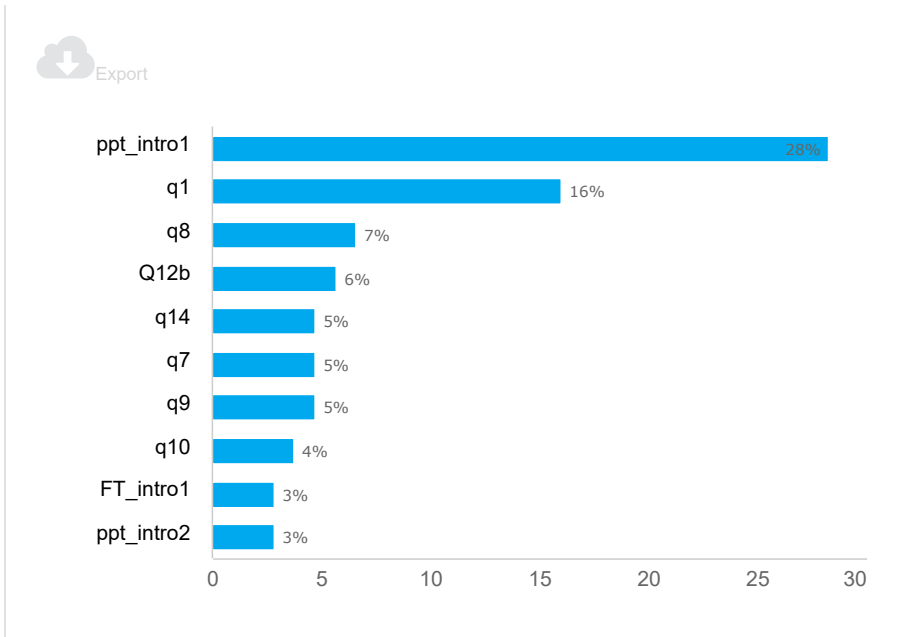

Response status

Responses

Drop off statistics

Drop rate by question

Top drop off question

ppt_intro1: ppt_intro1

28.3% of respondents who dropped out of the survey stopped at this question.