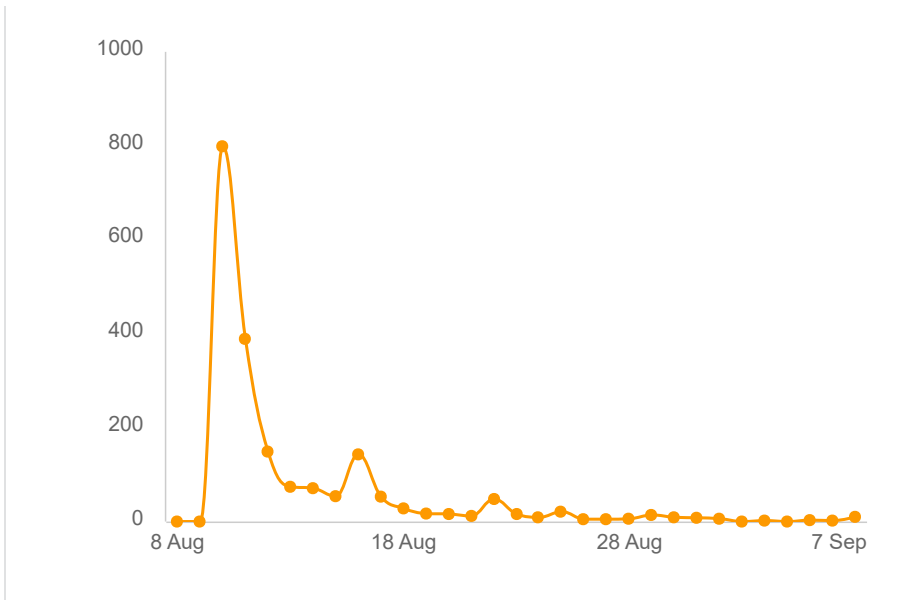

(ms593) Flu+COVIDPaths [W2] CLOSED

2159

Invitations

1969

Responses

91.2%

Completion Rate

Response rates

Response status

Responses

Drop off statistics

Drop rate by question

Top drop off question

alter: ALTER

27.7% of respondents who dropped out of the survey stopped at this question.