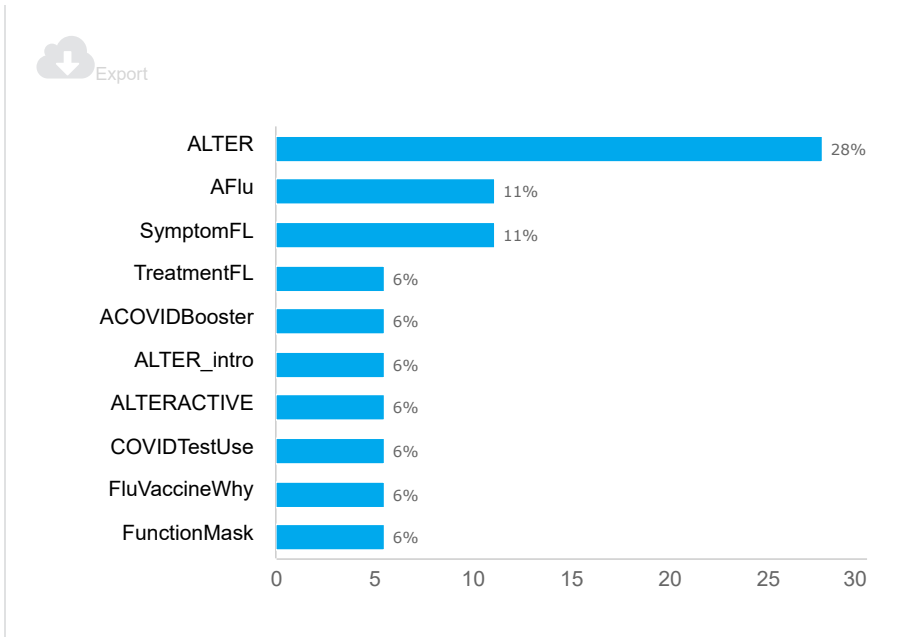

Response status

Responses

Drop off statistics

Drop rate by question

Top drop off question

alter: ALTER

27.7% of respondents who dropped out of the survey stopped at this question.