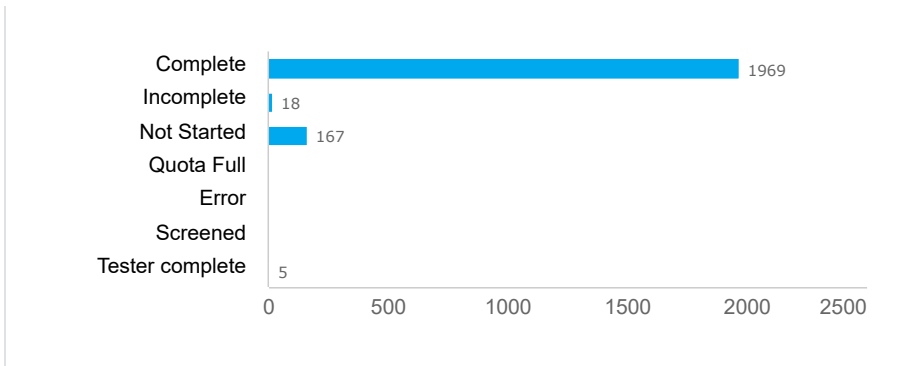

(ms593) Flu+COVIDPaths [W2] CLOSED

2159

Invitations

1969

Responses

91.2%

Completion Rate

Response rates

Response status

Responses

Drop off statistics

Drop rate by question

Top drop off question

alter: ALTER

27.7% of respondents who dropped out of the survey stopped at this question.