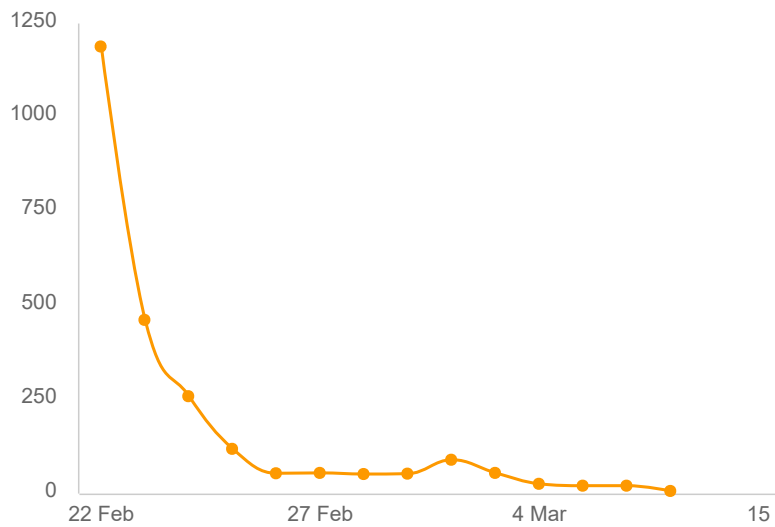

4587
Invitations

2463
Responses

53.7%
Completion Rate

Response rates

Response status

Responses

Drop off statistics

Drop rate by question

Top drop off question

mp1: Attitudes towards various government and private institutions can range from distrust to trust. Using a scale from 0 to 10, where 0 indicates complete distrust and 10 indicates complete trust, please indicate your level of trust in: