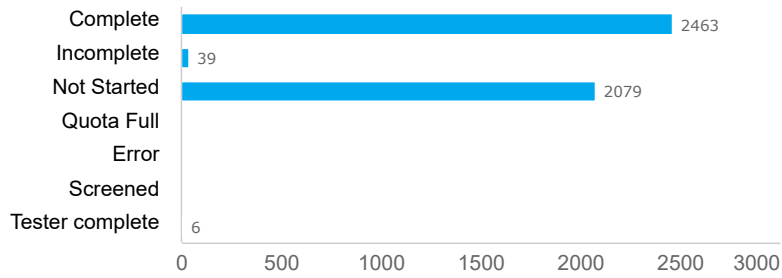

4587
Invitations

2463
Responses

53.7%
Completion Rate

Response rates

Response status

Responses

Drop off statistics

Drop rate by question

Top drop off question

mp1: Attitudes towards various government and private institutions can range from distrust to trust. Using a scale from 0 to 10, where 0 indicates complete distrust and 10 indicates complete trust, please indicate your level of trust in: