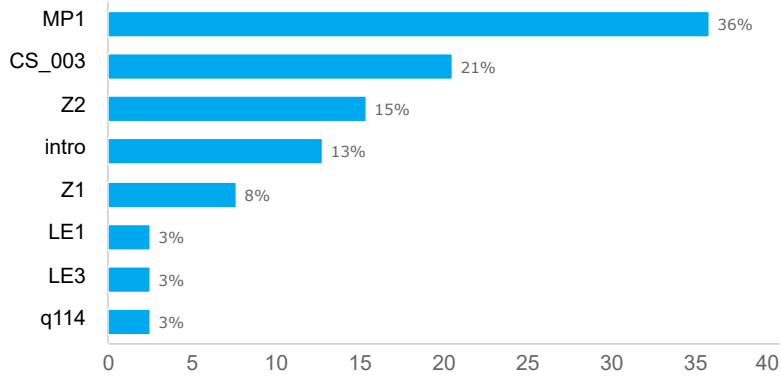

4587
Invitations

2463
Responses

53.7%
Completion Rate

Response rates

Response status

Responses

Drop off statistics

Drop rate by question

Top drop off question

mp1: Attitudes towards various government and private institutions can range from distrust to trust. Using a scale from 0 to 10, where 0 indicates complete distrust and 10 indicates complete trust, please indicate your level of trust in: