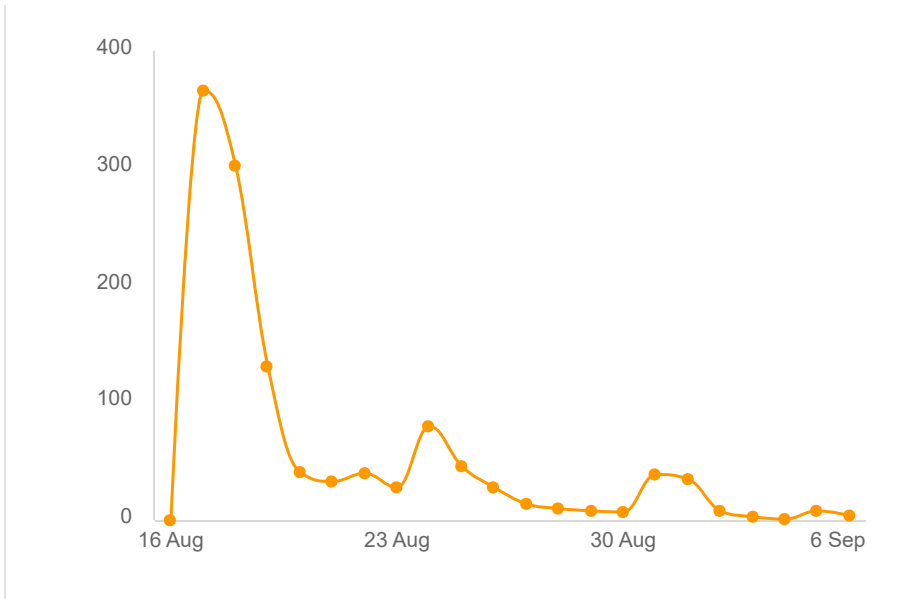

(ms577) Topos National Survey CLOSED

1616

Invitations

1232

Responses

76.2%

Completion Rate

Response rates

Response status

Responses

Drop off statistics