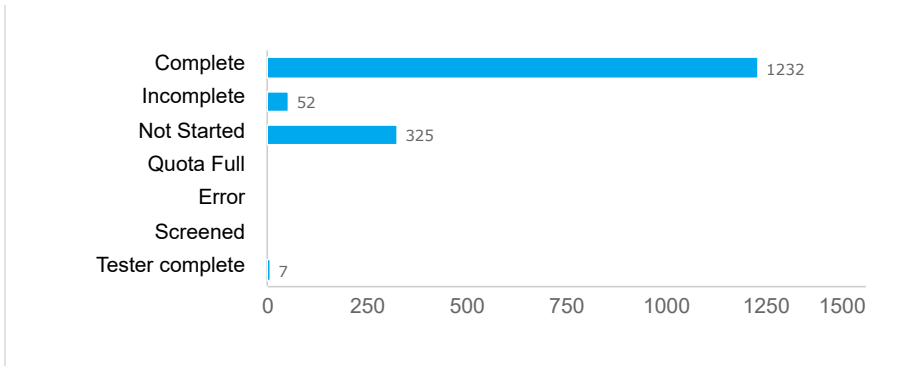

(ms577) Topos National Survey CLOSED

**1616**

Invitations

**1232**

Responses

**76.2%**

Completion Rate

**Response rates**

Response status

Responses

**Drop off statistics**