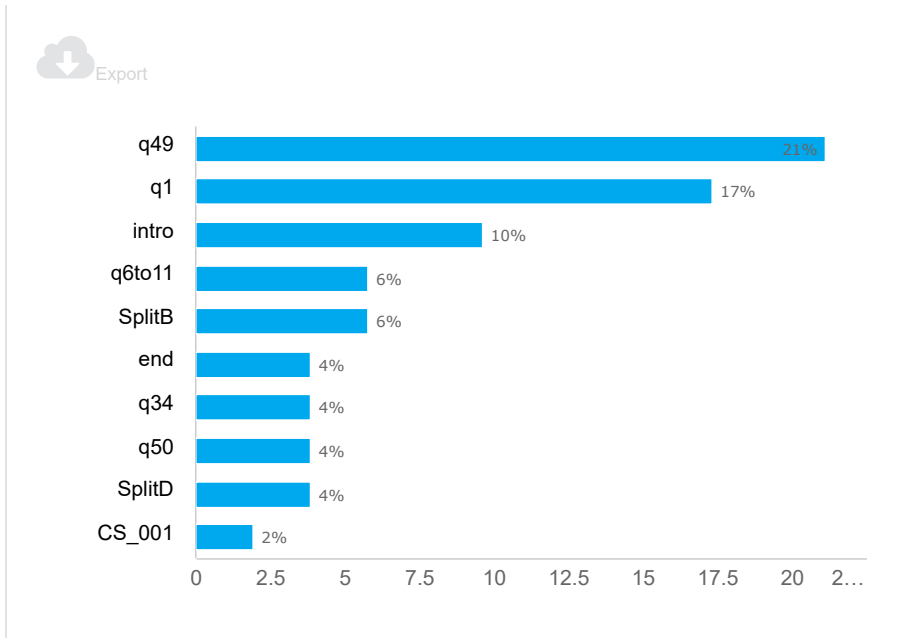

(ms577) Topos National Survey CLOSED

**1616**

Invitations

**1232**

Responses

**76.2%**

Completion Rate

**Response rates**

Response status

Responses

**Drop off statistics**

### Drop rate by question