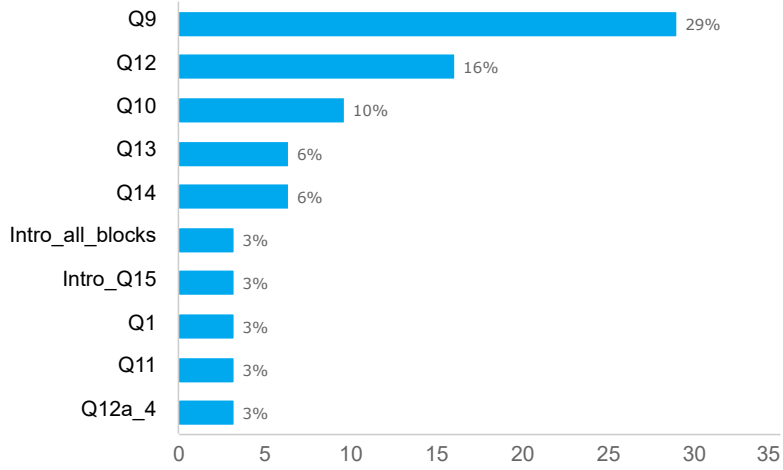

(ms576) Arbitration Survey CLOSED

**2164**  
Invitations

**1534**  
Responses

**70.8%**  
Completion Rate

**Response rates**

**Response status**

**Responses**

**Drop off statistics**

### Drop rate by question