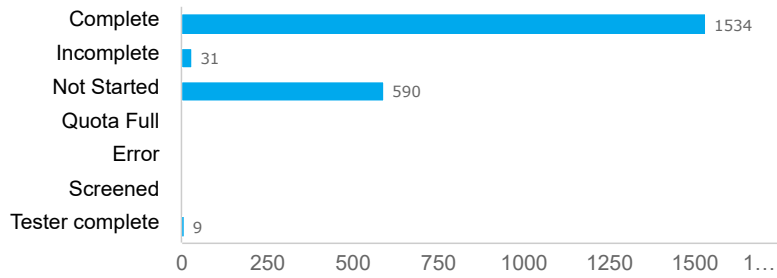

(ms576) Arbitration Survey CLOSED

**2164**  
Invitations

**1534**  
Responses

**70.8%**  
Completion Rate

**Response rates**

**Response status**

**Responses**

**Drop off statistics**

### Drop rate by question