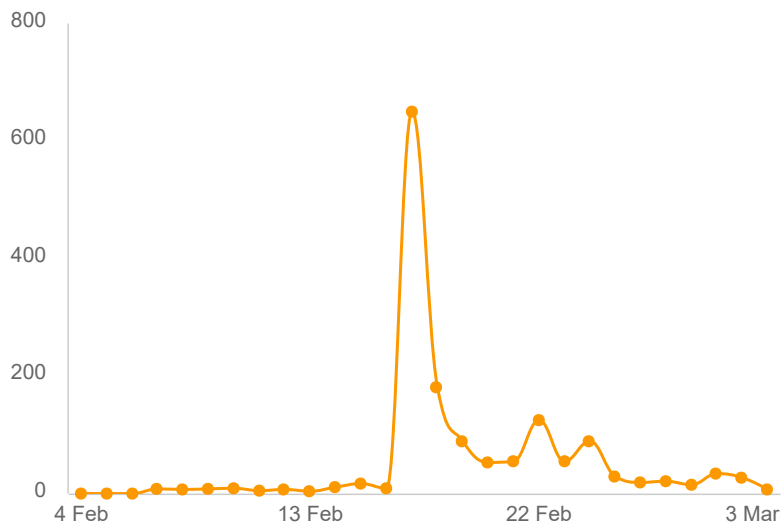

(ms576) Arbitration Survey CLOSED

**2164**  
Invitations

**1534**  
Responses

**70.8%**  
Completion Rate

**Response rates**

**Response status**

**Responses**

**Drop off statistics**

### Drop rate by question