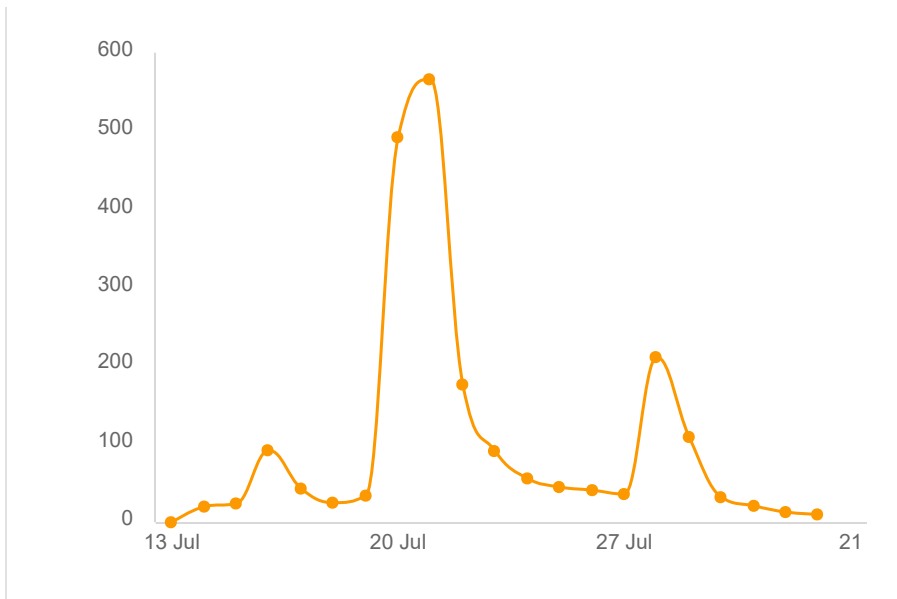

3735
Invitations

2137
Responses

57.2%
Completion Rate

Response rates

Response status

Responses

Drop off statistics

Drop rate by question

Top drop off question

p1: Attitudes towards various government and private institutions can range from distrust to trust. Using a scale from 0 to 10, where 0 indicates complete distrust and 10 indicates complete trust, please indicate your level of trust in:

25% of respondents who dropped out of the survey stopped at this question.