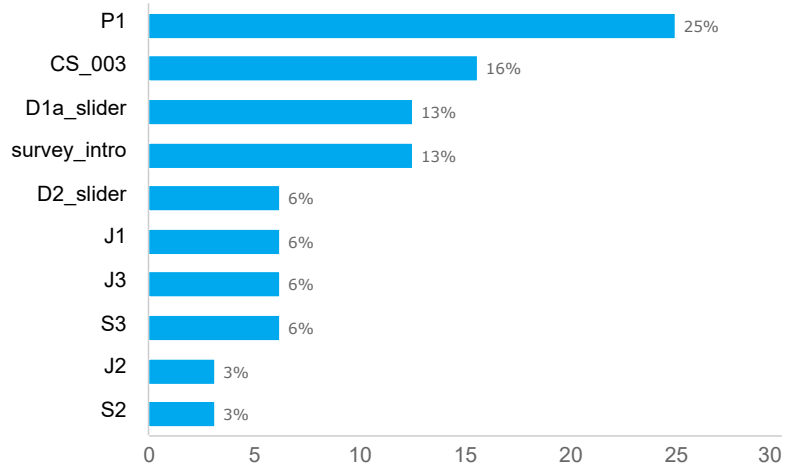

3735
Invitations

2137
Responses

57.2%
Completion Rate

Response rates

Response status

Responses

Drop off statistics

Drop rate by question

Top drop off question

p1: Attitudes towards various government and private institutions can range from distrust to trust. Using a scale from 0 to 10, where 0 indicates complete distrust and 10 indicates complete trust, please indicate your level of trust in: