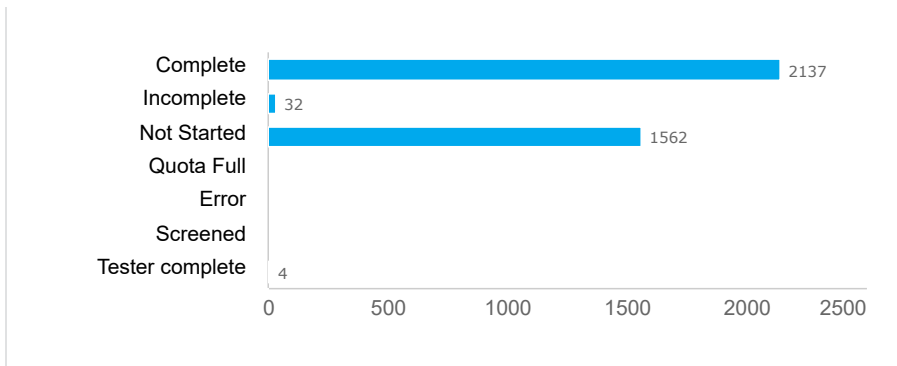

3735
Invitations

2137
Responses

57.2%
Completion Rate

Response rates

Response status

Responses

Drop off statistics

Drop rate by question

Top drop off question

p1: Attitudes towards various government and private institutions can range from distrust to trust. Using a scale from 0 to 10, where 0 indicates complete distrust and 10 indicates complete trust, please indicate your level of trust in: