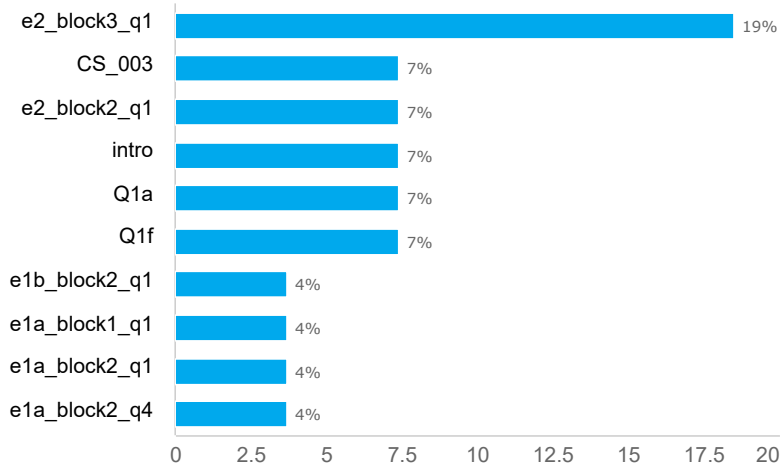

(ms574) Veterans Survey CLOSED

**2416**

Invitations

**2038**

Responses

**84.3%**

Completion Rate

**Response rates**

Response status

Responses

**Drop off statistics**

### Drop rate by question