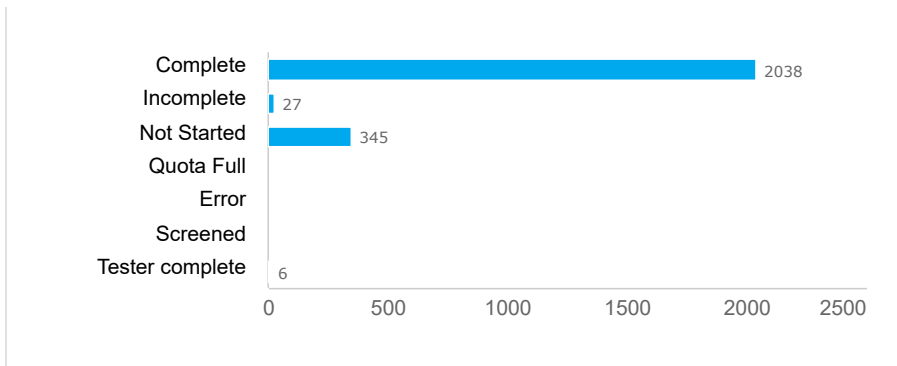

(ms574) Veterans Survey CLOSED

**2416**

Invitations

**2038**

Responses

**84.3%**

Completion Rate

**Response rates**

Response status

Responses

**Drop off statistics**