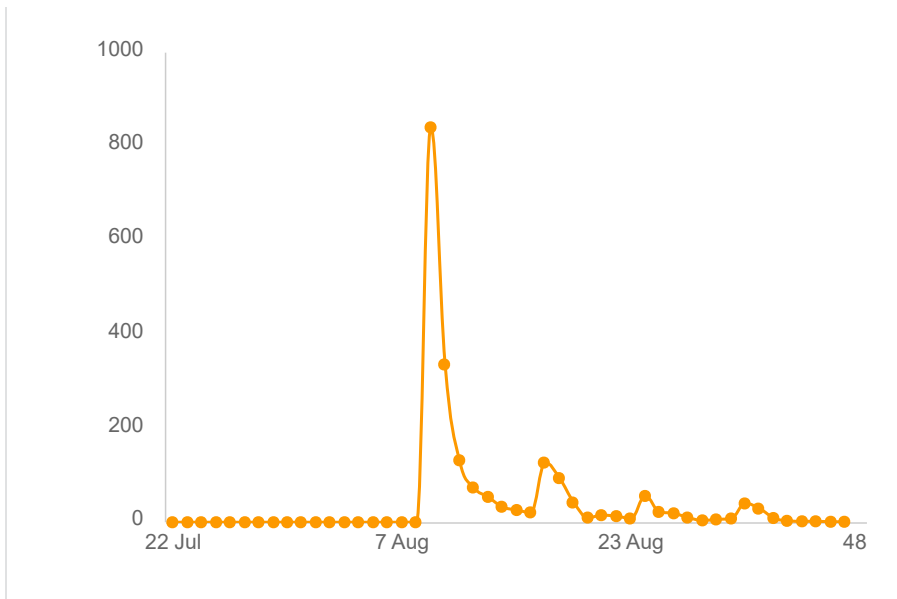

(ms574) Veterans Survey CLOSED

**2416**

Invitations

**2038**

Responses

**84.3%**

Completion Rate

**Response rates**

Response status

Responses

**Drop off statistics**