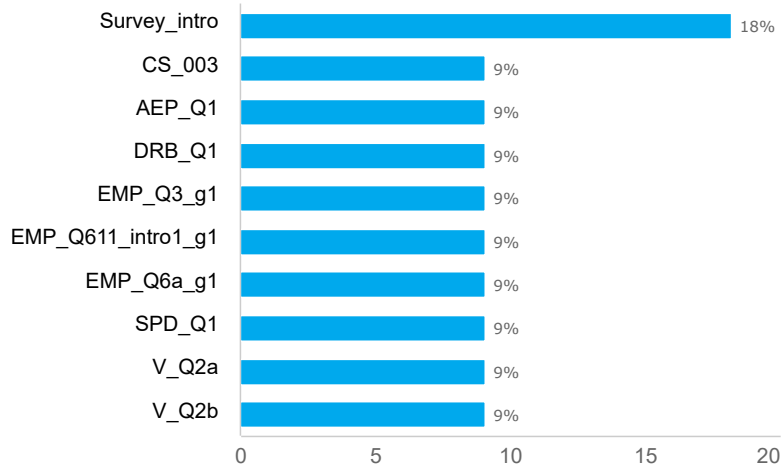

(ms570) COVID-19 Employment Surveys [NSF Wave 4] CLOSED

**1291**

Invitations

**1102**

Responses

**85.3%**

Completion Rate

**Response rates**

**Response status**

**Responses**

**Drop off statistics**

### Drop rate by question