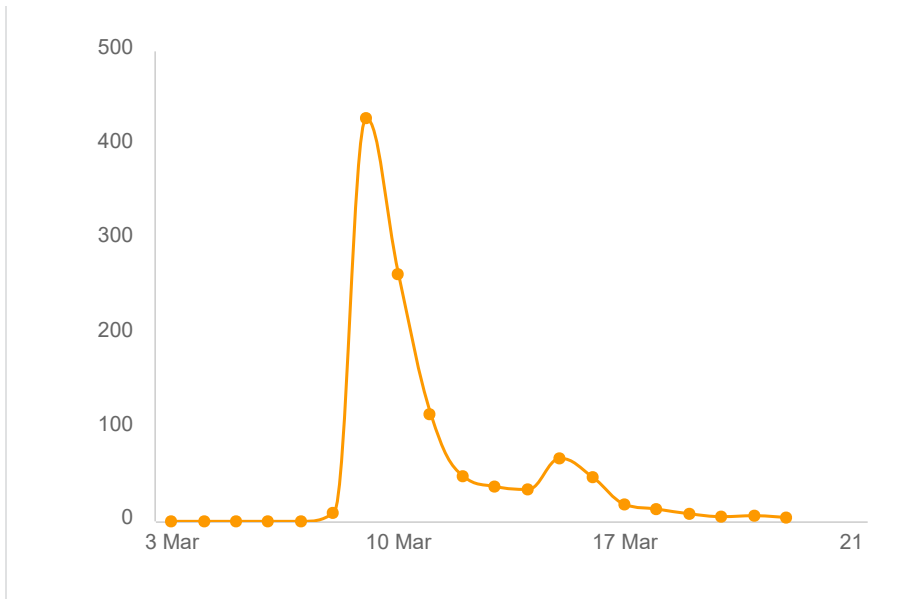

(ms570) COVID-19 Employment Surveys [NSF Wave 4] CLOSED

**1291**

Invitations

**1102**

Responses

**85.3%**

Completion Rate

**Response rates**

**Response status**

**Responses**

**Drop off statistics**

### Drop rate by question