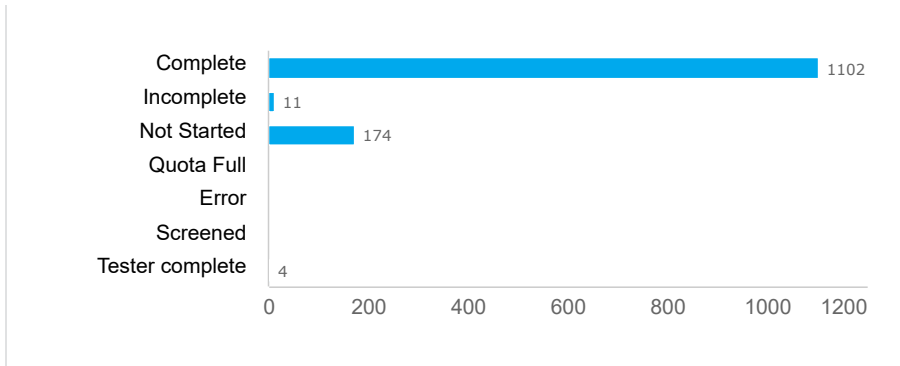

(ms570) COVID-19 Employment Surveys [NSF Wave 4] CLOSED

**1291**

Invitations

**1102**

Responses

**85.3%**

Completion Rate

**Response rates**

**Response status**

**Responses**

**Drop off statistics**