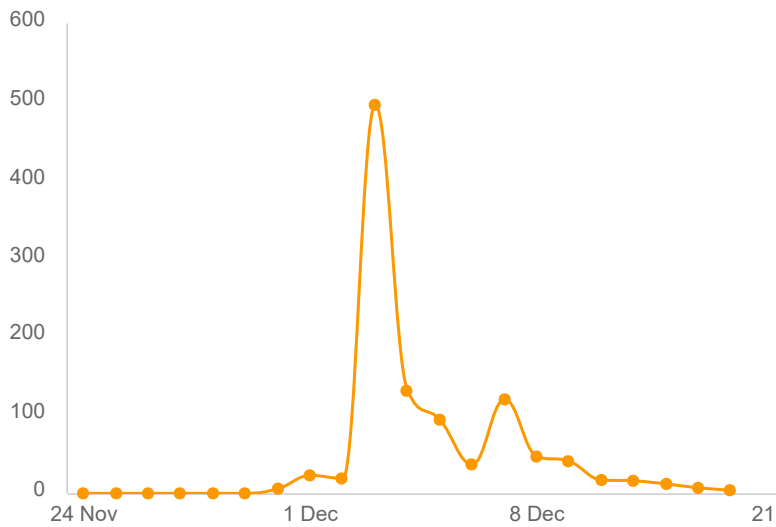

(ms563) COVID-19 Employment Surveys [NSF Wave 3] CLOSED

**1293**  
Invitations

**1070**  
Responses

**82.7%**  
Completion Rate

**Response rates**

Response status

Responses

**Drop off statistics**

Drop rate by question

Top drop off question

**cs\_003:** CS\_003

20% of respondents who dropped out of the survey stopped at this question.