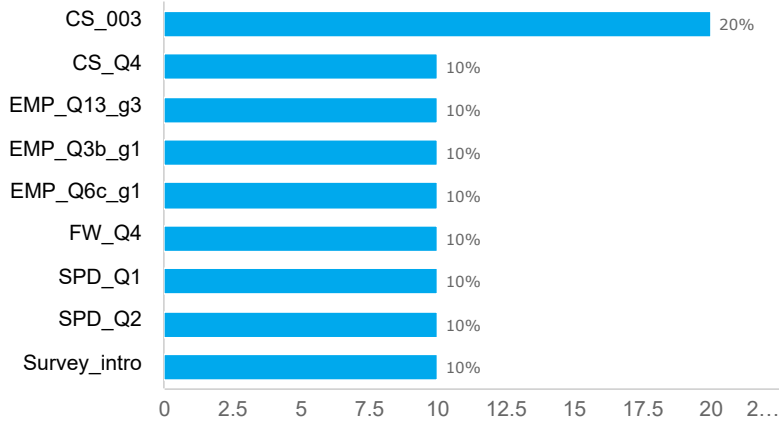

(ms563) COVID-19 Employment Surveys [NSF Wave 3] CLOSED

**1293**  
Invitations

**1070**  
Responses

**82.7%**  
Completion Rate

**Response rates**

Response status

Responses

**Drop off statistics**

Drop rate by question

Top drop off question

**cs\_003:** CS\_003

20% of respondents who dropped out of the survey stopped at this question.