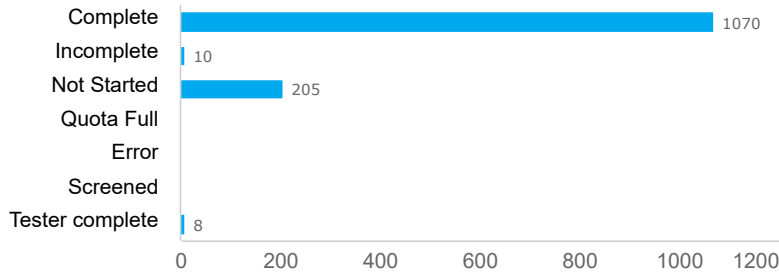

(ms563) COVID-19 Employment Surveys [NSF Wave 3] CLOSED

**1293**  
Invitations

**1070**  
Responses

**82.7%**  
Completion Rate

**Response rates**

Response status

Responses

**Drop off statistics**

Drop rate by question

Top drop off question

**cs\_003:** CS\_003

20% of respondents who dropped out of the survey stopped at this question.