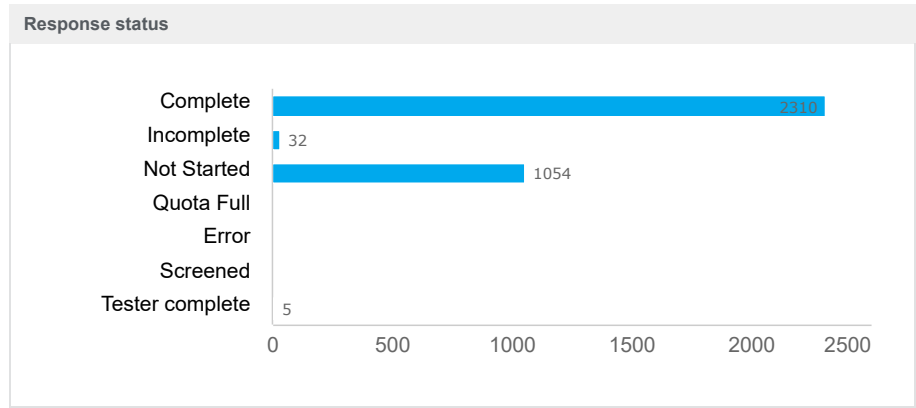

(ms561) Omnibus Survey [2300 wave 7] CLOSED

 **3401**
Invitations

 **2310**
Responses

 **67.9%**
Completion Rate

Response rates

Drop off statistics

Drop rate by question

Top drop off question