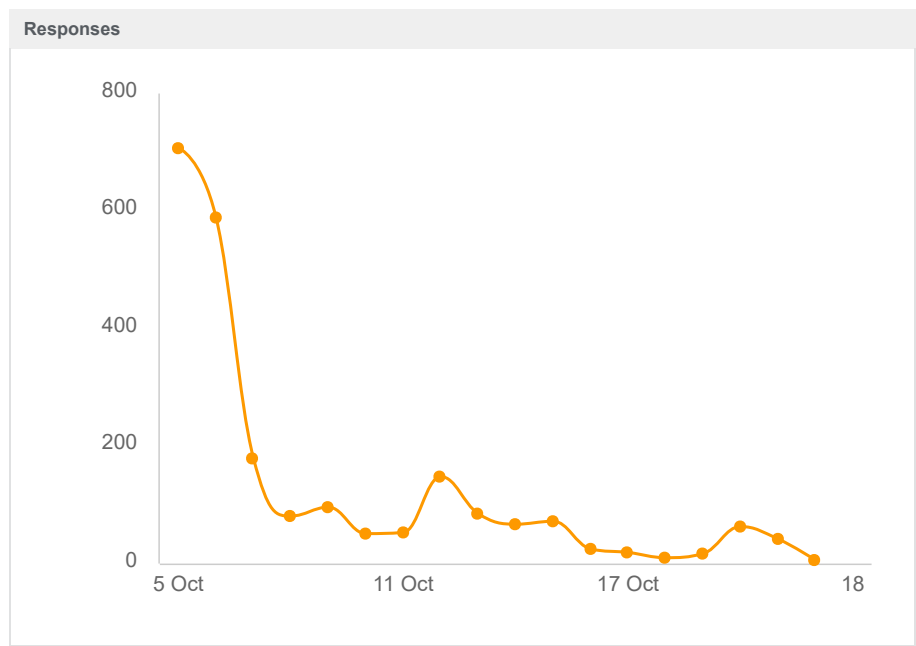

(ms561) Omnibus Survey [2300 wave 7] CLOSED

 **3401**
Invitations

 **2310**
Responses

 **67.9%**
Completion Rate

Response rates

Drop off statistics

Drop rate by question

Top drop off question

--

c2_zoltan: C2_zoltan

65.6% of respondents who dropped out of the survey stopped at this question.