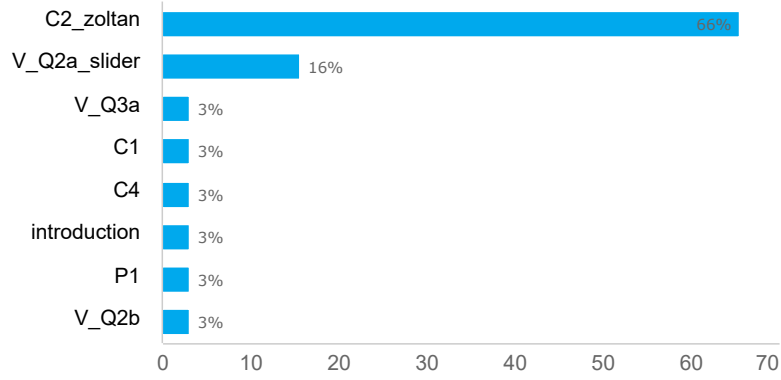

(ms561) Omnibus Survey [2300 wave 7] CLOSED

 **3401**
Invitations

 **2310**
Responses

 **67.9%**
Completion Rate

Response rates

Drop off statistics

Drop rate by question

Top drop off question

--

c2_zoltan: C2_zoltan

65.6% of respondents who dropped out of the survey stopped at this question.