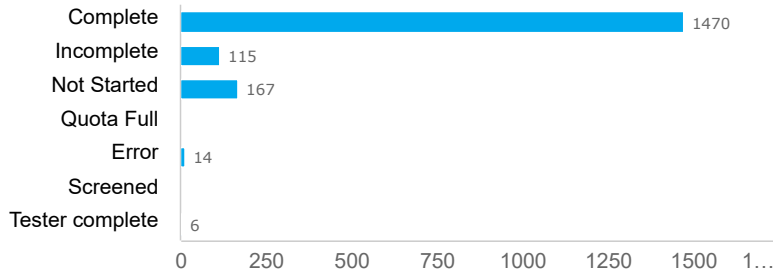

(ms559) COVID-19 Social Networks [Follow ms518 and ms537] CLOSED

1772
Invitations

1470
Responses

82.9%
Completion Rate

Response rates

Response status

Responses

Drop off statistics

Drop rate by question

Top drop off question

--

m42: During the coronavirus (COVID-19) outbreak, have you tended to:

63.4% of respondents who dropped out of the survey stopped at this question.