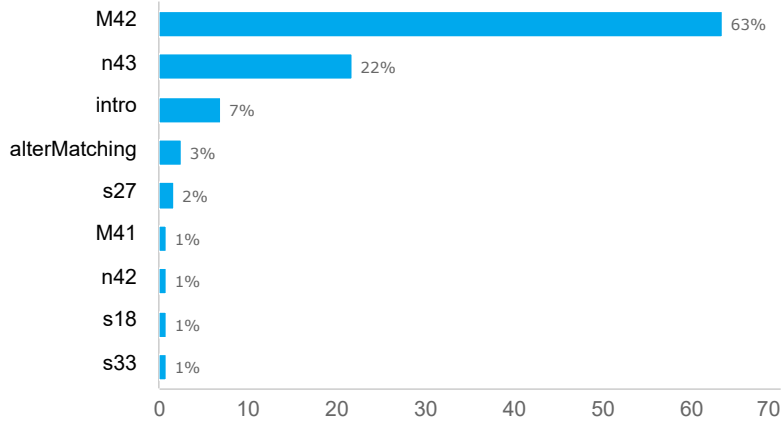

(ms559) COVID-19 Social Networks [Follow ms518 and ms537] CLOSED

1772
Invitations

1470
Responses

82.9%
Completion Rate

Response rates

Response status

Responses

Drop off statistics

Drop rate by question

Top drop off question

--

m42: During the coronavirus (COVID-19) outbreak, have you tended to:

63.4% of respondents who dropped out of the survey stopped at this question.