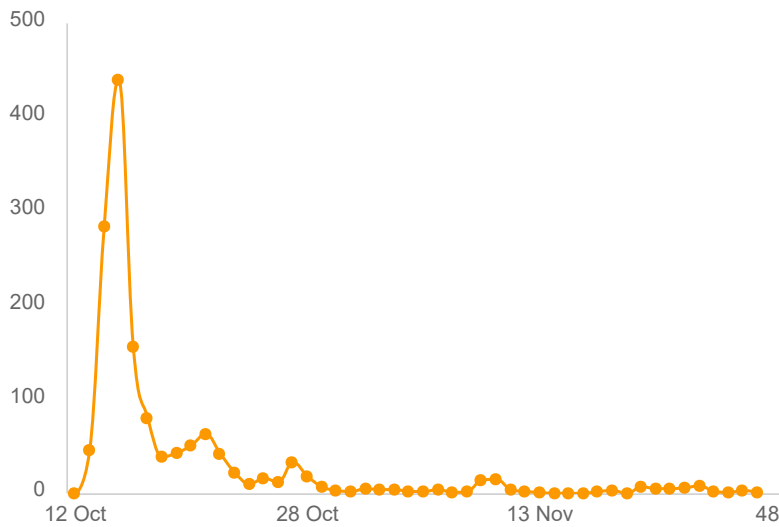

(ms559) COVID-19 Social Networks [Follow ms518 and ms537] CLOSED

1772
Invitations

1470
Responses

82.9%
Completion Rate

Response rates

Response status

Responses

Drop off statistics

Drop rate by question

Top drop off question

--

m42: During the coronavirus (COVID-19) outbreak, have you tended to:

63.4% of respondents who dropped out of the survey stopped at this question.