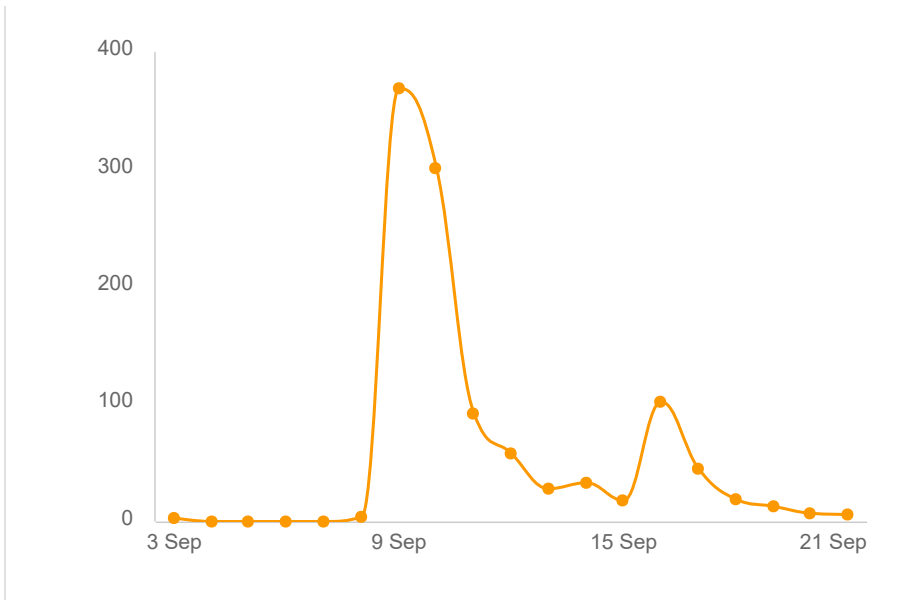

(ms557) COVID-19 Employment Surveys [NSF Wave 2] CLOSED

<b>1282</b> Invitations	<b>1098</b> Responses	<b>85.6%</b> Completion Rate	
----------------------------	--------------------------	---------------------------------	--

**Response rates**

Response status

Responses

**Drop off statistics**

Drop rate by question

Top drop off question

---

**cs\_003:** CS\_003

25% of respondents who dropped out of the survey stopped at this question.