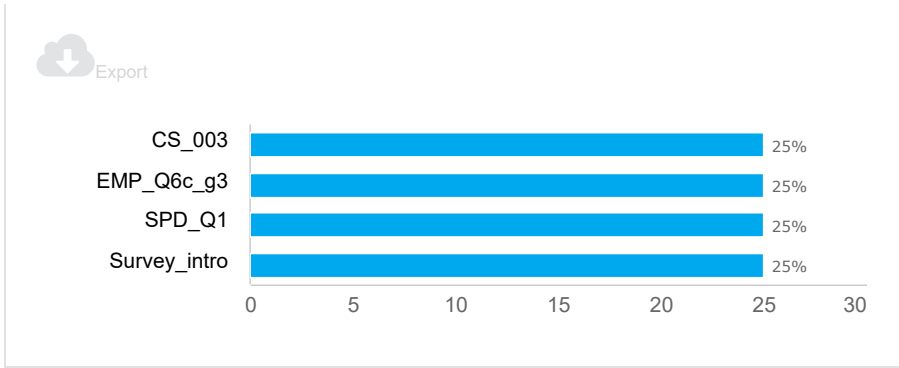

(ms557) COVID-19 Employment Surveys [NSF Wave 2] CLOSED

<b>1282</b> Invitations	<b>1098</b> Responses	<b>85.6%</b> Completion Rate	
----------------------------	--------------------------	---------------------------------	--

**Response rates**

Response status

Responses

**Drop off statistics**

Drop rate by question

Top drop off question

---

**cs\_003:** CS\_003