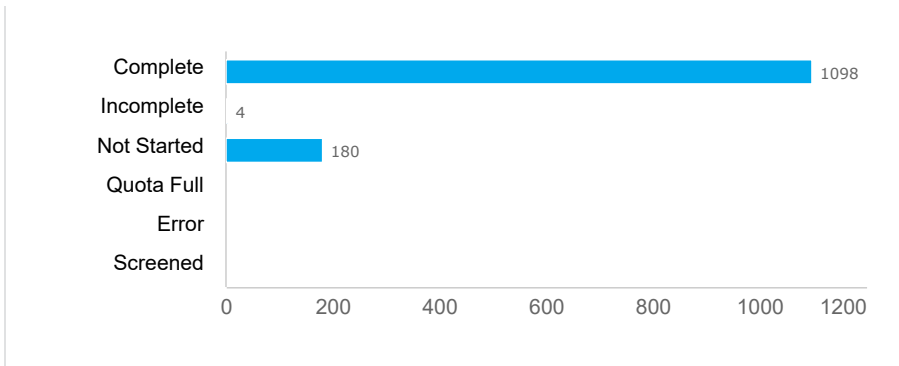

(ms557) COVID-19 Employment Surveys [NSF Wave 2] CLOSED

<b>1282</b> Invitations	<b>1098</b> Responses	<b>85.6%</b> Completion Rate	
----------------------------	--------------------------	---------------------------------	--

**Response rates**

Response status

Responses

**Drop off statistics**

Drop rate by question

Top drop off question

---

**cs\_003:** CS\_003