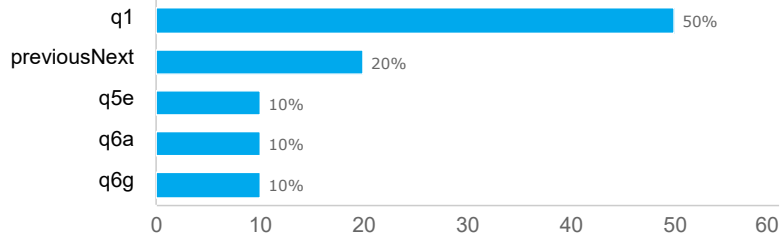

(ms556) COVID-19 Attitudes and Perceptions [KSU Survey] CLOSED

 **816**
Invitations

 **506**
Responses

 **62.0%**
Completion Rate

Response rates

Drop off statistics

Drop rate by question

Top drop off question