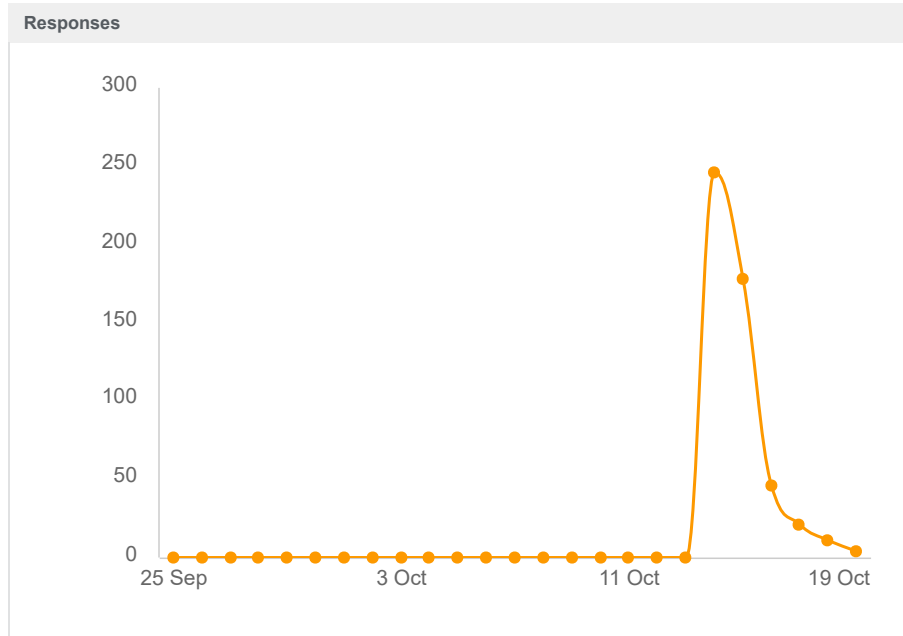

(ms556) COVID-19 Attitudes and Perceptions [KSU Survey] CLOSED

 **816**
Invitations

 **506**
Responses

 **62.0%**
Completion Rate

Response rates

Drop off statistics

Drop rate by question

Top drop off question