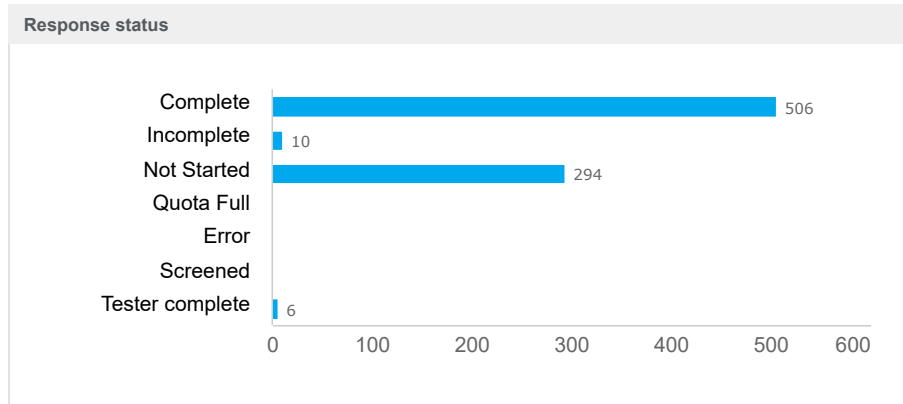

(ms556) COVID-19 Attitudes and Perceptions [KSU Survey] CLOSED

 **816**
Invitations

 **506**
Responses

 **62.0%**
Completion Rate

Response rates

Drop off statistics

Drop rate by question

Top drop off question