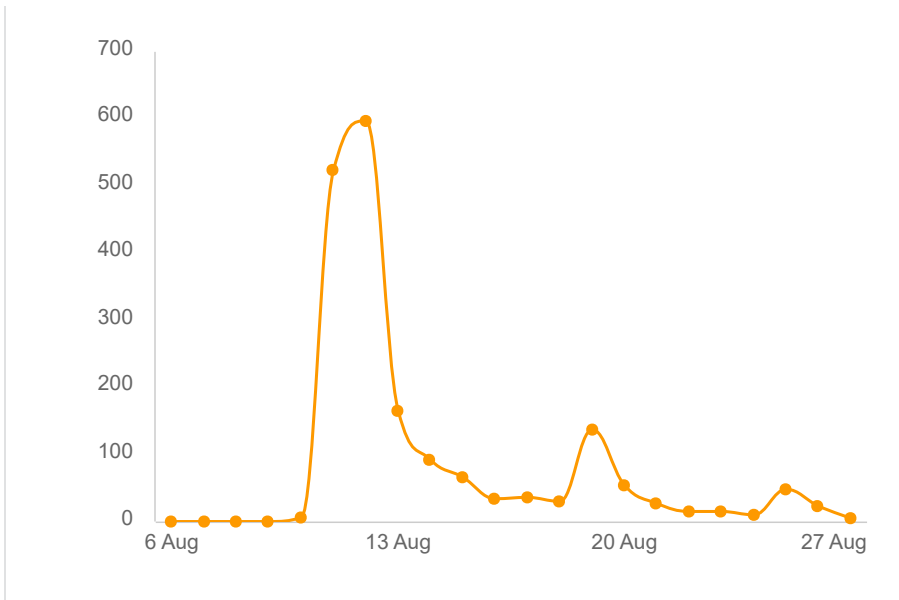

(ms555) Impacts of COVID-19 [RIR Wave 2] CLOSED

2064 Invitations	1884 Responses	91.2% Completion Rate	
----------------------------	--------------------------	---------------------------------	--

Response rates

Response status

Responses

Drop off statistics

Drop rate by question

Top drop off question

cs_003: CS_003

16.6% of respondents who dropped out of the survey stopped at this question.