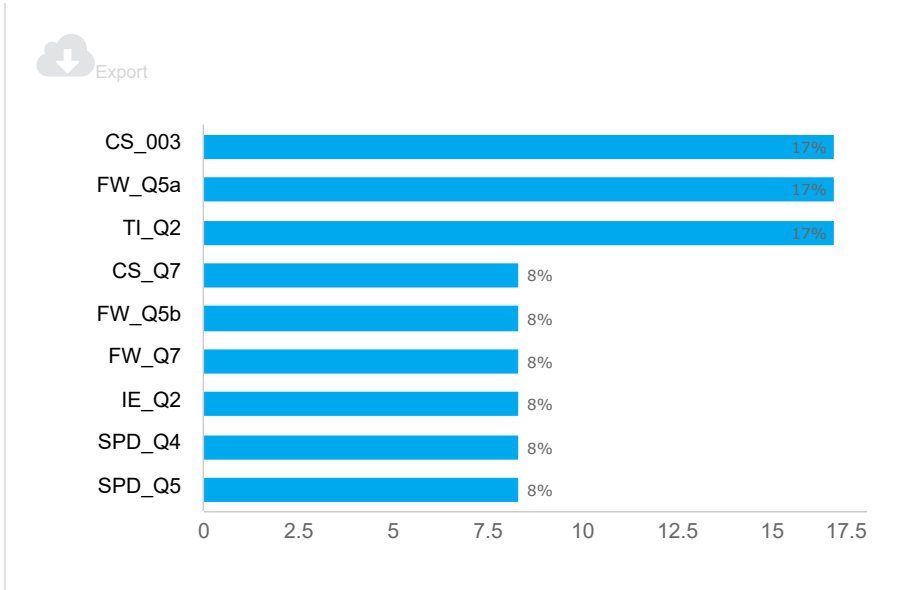

(ms555) Impacts of COVID-19 [RIR Wave 2] CLOSED

2064 Invitations	1884 Responses	91.2% Completion Rate	
----------------------------	--------------------------	---------------------------------	--

Response rates

Response status

Responses

Drop off statistics

Drop rate by question

Top drop off question

cs_003: CS_003

16.6% of respondents who dropped out of the survey stopped at this question.