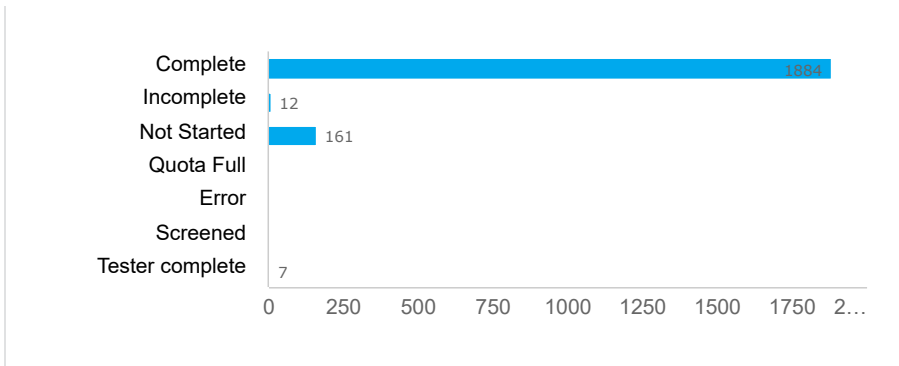

(ms555) Impacts of COVID-19 [RIR Wave 2] CLOSED

2064 Invitations	1884 Responses	91.2% Completion Rate	
----------------------------	--------------------------	---------------------------------	--

Response rates

Response status

Responses

Drop off statistics

Drop rate by question

Top drop off question

cs_003: CS_003

16.6% of respondents who dropped out of the survey stopped at this question.