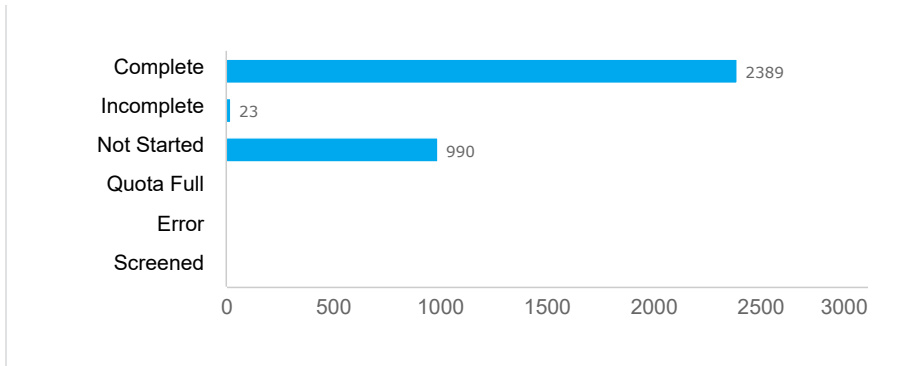

(ms547) OMNIBUS Survey [May 2020] CLOSED

3402

Invitations

2389

Responses

70.2%

Completion Rate

Response rates

Response status

Responses

Drop off statistics

Drop rate by question

Top drop off question

s1: Imagine you had to choose between being the victim of a ^{^f('crime_fill')^} and spending a certain amount of time in jail. How much time in jail is equally as bad as being the victim of a ^{^f('crime_fill')^}?