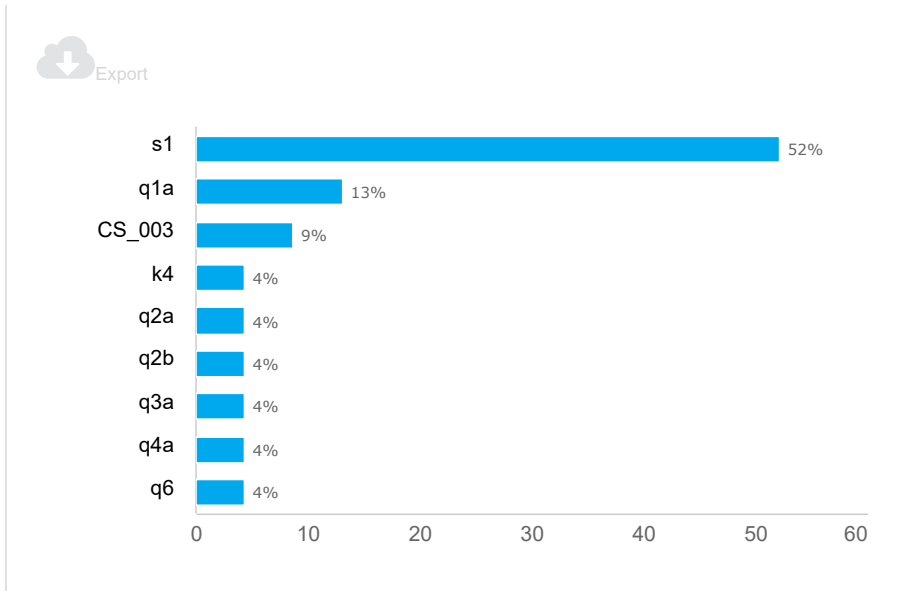

(ms547) OMNIBUS Survey [May 2020] CLOSED

3402

Invitations

2389

Responses

70.2%

Completion Rate

Response rates

Response status

Responses

Drop off statistics

Drop rate by question

Top drop off question

s1: Imagine you had to choose between being the victim of a ^{^f('crime_fill')^} and spending a certain amount of time in jail. How much time in jail is equally as bad as being the victim of a ^{^f('crime_fill')^}?