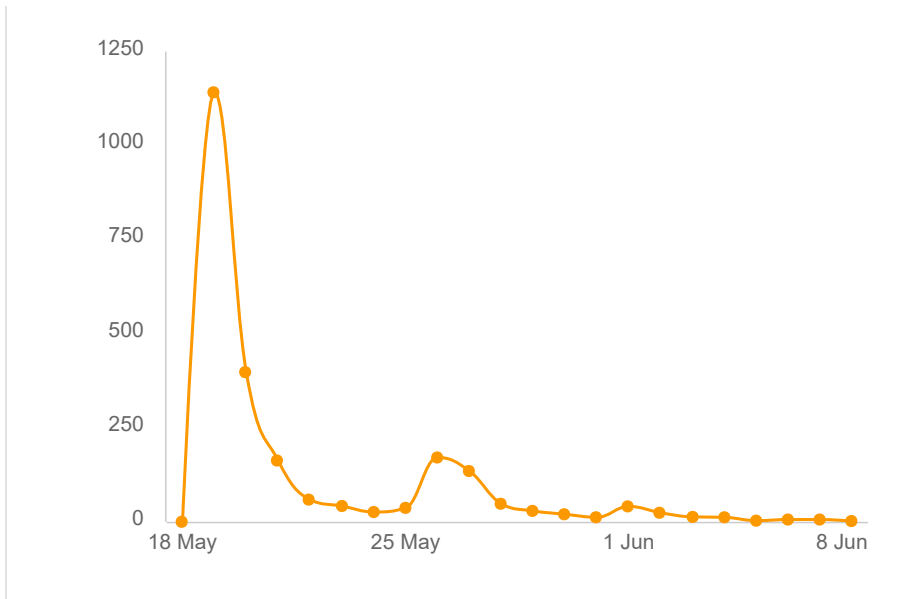

(ms547) OMNIBUS Survey [May 2020] CLOSED

3402

Invitations

2389

Responses

70.2%

Completion Rate

Response rates

Response status

Responses

Drop off statistics

Drop rate by question

Top drop off question

s1: Imagine you had to choose between being the victim of a ^{^f('crime_fill')^} and spending a certain amount of time in jail. How much time in jail is equally as bad as being the victim of a ^{^f('crime_fill')^}?