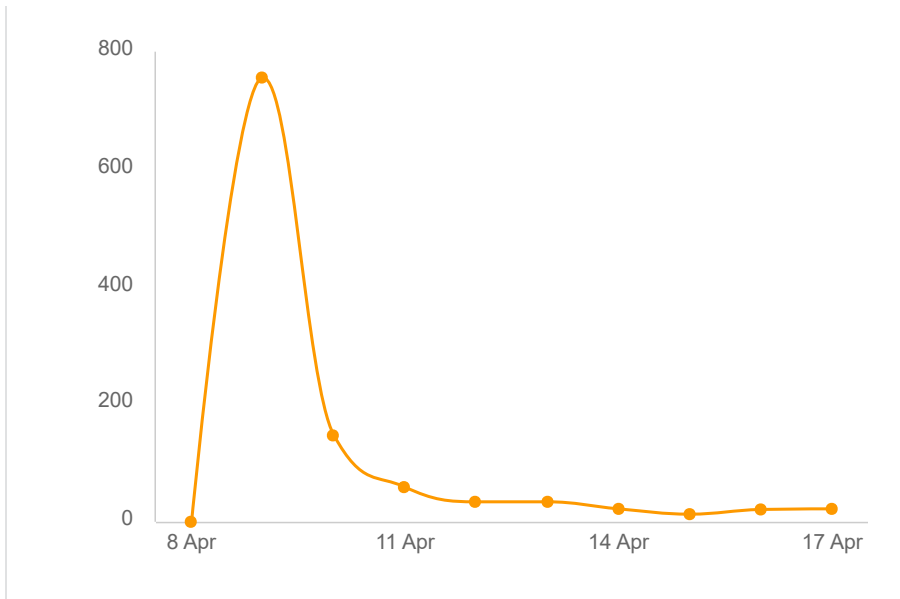

(ms538) COVID-19 Survey [Wave 2] CLOSED

**1201**

Invitations

**1108**

Responses

**92.2%**

Completion Rate

**Response rates**

Response status

Responses

**Drop off statistics**

### Drop rate by question