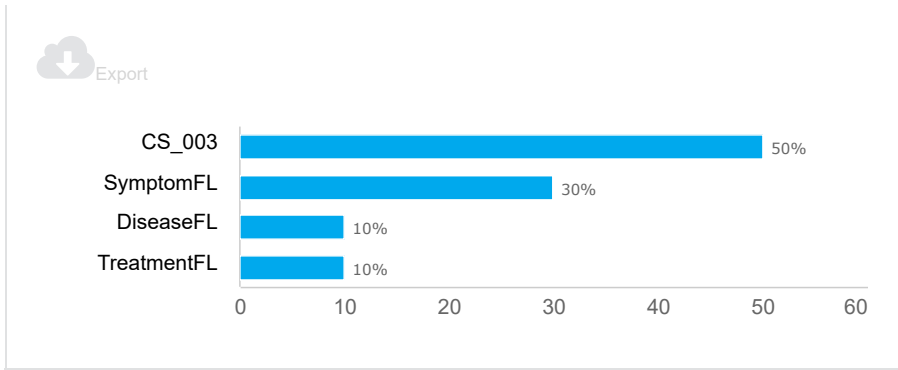

(ms538) COVID-19 Survey [Wave 2] CLOSED

**1201**

Invitations

**1108**

Responses

**92.2%**

Completion Rate

**Response rates**

Response status

Responses

**Drop off statistics**

### Drop rate by question