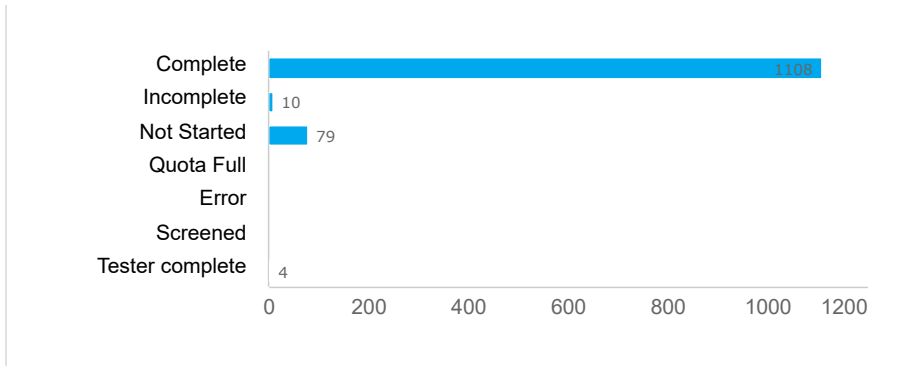

(ms538) COVID-19 Survey [Wave 2] CLOSED

**1201**

Invitations

**1108**

Responses

**92.2%**

Completion Rate

**Response rates**

Response status

Responses

**Drop off statistics**