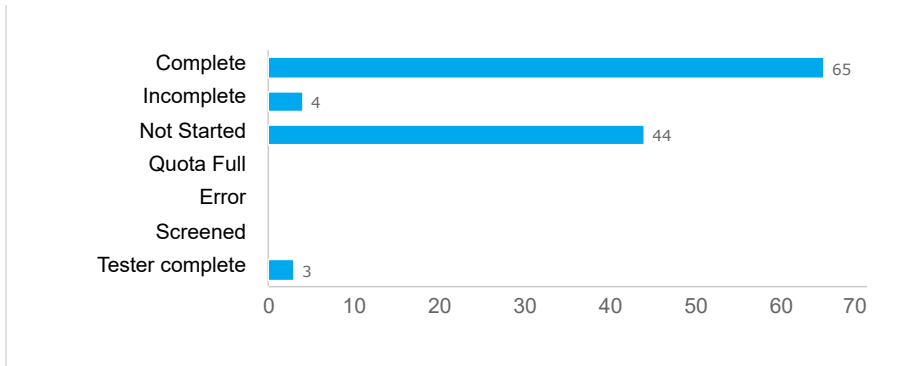

(ms535) Autonomous Vehicle Safety [Pilot] LIVE

116

Invitations

65

Responses

56.0%

Completion Rate

Response rates

Response status

Responses

Drop off statistics

Drop rate by question

Top drop off question

scenarioNr: ^generateTable(getAVRatings(f('scenario').toInt()))^

50% of respondents who dropped out of the survey stopped at this question.