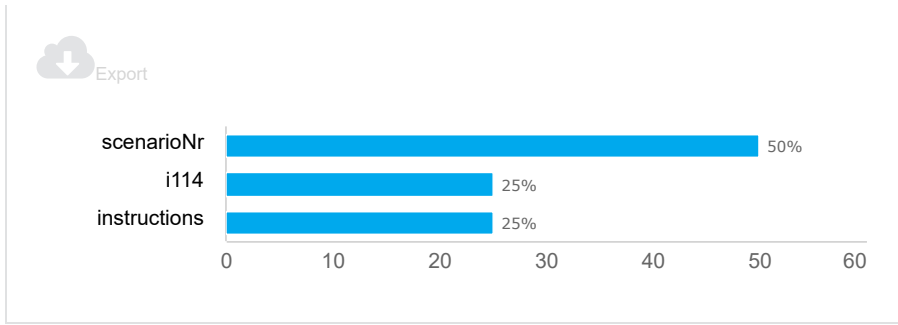

(ms535) Autonomous Vehicle Safety [Pilot] LIVE

116

Invitations

65

Responses

56.0%

Completion Rate

Response rates

Response status

Responses

Drop off statistics

Drop rate by question

Top drop off question

scenarioNr: ^generateTable(getAVRatings(f('scenario').toInt()))^

50% of respondents who dropped out of the survey stopped at this question.