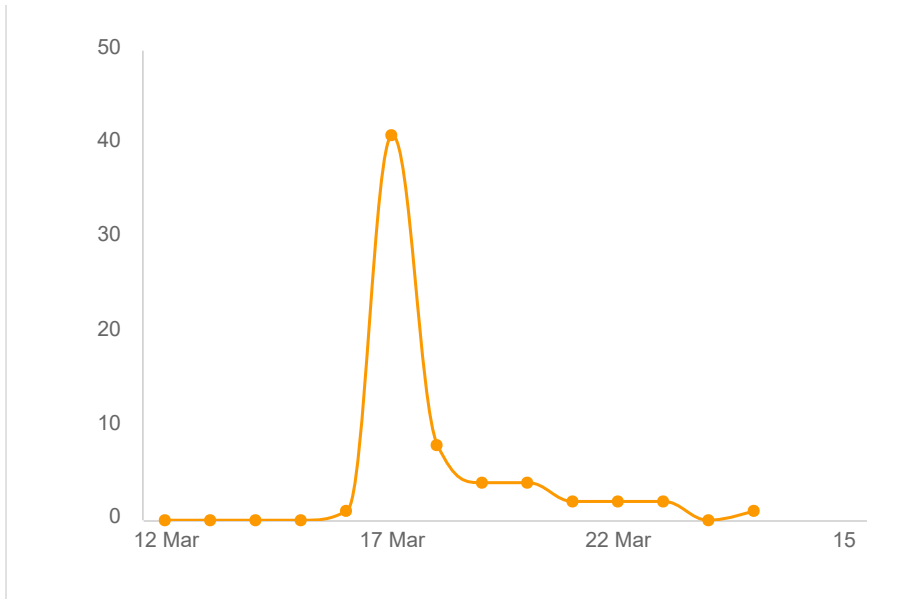

(ms535) Autonomous Vehicle Safety [Pilot] LIVE

116

Invitations

65

Responses

56.0%

Completion Rate

Response rates

Response status

Responses

Drop off statistics

Drop rate by question

Top drop off question

scenarioNr: ^generateTable(getAVRatings(f('scenario').toInt()))^

50% of respondents who dropped out of the survey stopped at this question.