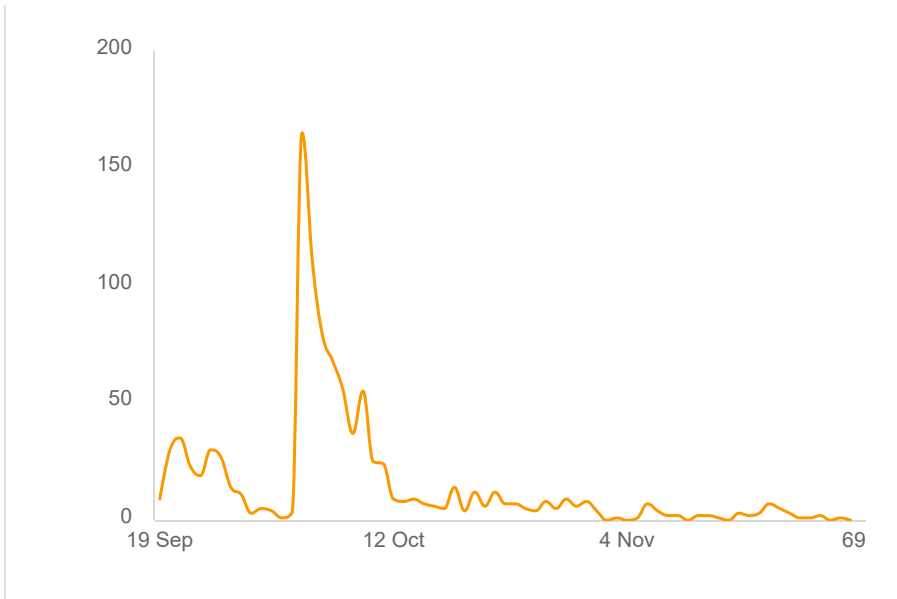

(ms526) GM Crops and Vaccines – 3rd Follow Up [WAVE 3] CLOSED

1442

Invitations

1039

Responses

72.0%

Completion Rate

Response rates

Response status

Responses

Drop off statistics