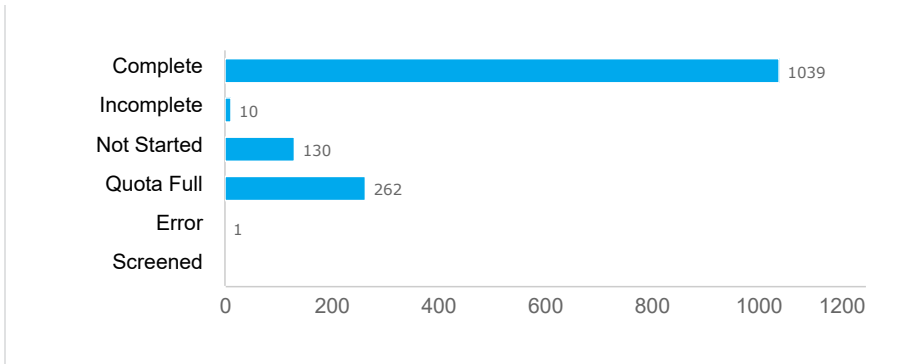

(ms526) GM Crops and Vaccines – 3rd Follow Up [WAVE 3] CLOSED

1442

Invitations

1039

Responses

72.0%

Completion Rate

Response rates

Response status