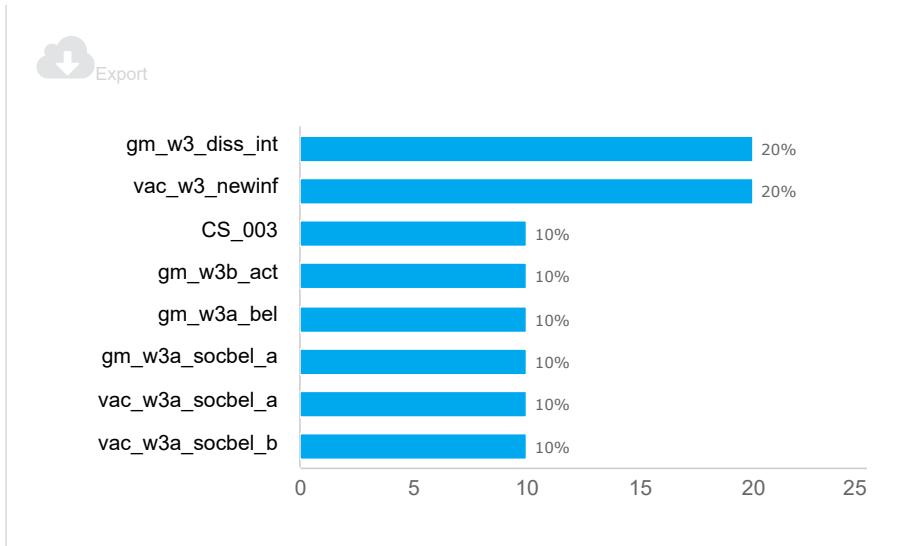

(ms526) GM Crops and Vaccines – 3rd Follow Up [WAVE 3] CLOSED

1442

Invitations

1039

Responses

72.0%

Completion Rate

Response rates

Response status

Responses

Drop off statistics

Drop rate by question

Top drop off question

gm_w3_diss_int: Thinking about the beliefs about GM food of other groups of people, do you feel that they are contradictory or consistent with what you believe?