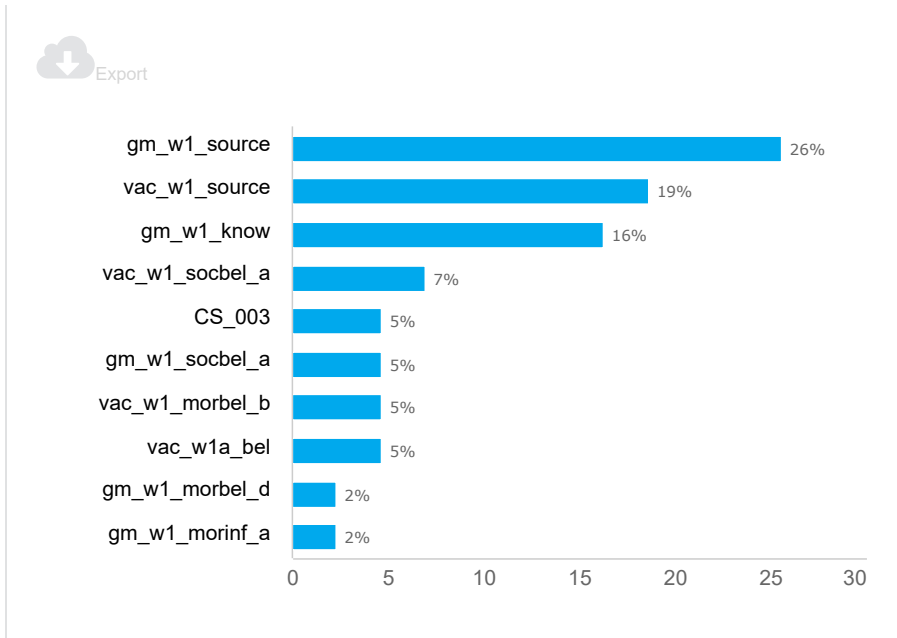

(ms524) GM Crops and Vaccines – 1st Follow Up [WAVE 1] CLOSED

**2235**

Invitations

**1937**

Responses

**86.6%**

Completion Rate

**Response rates**

Response status

Responses

**Drop off statistics**

### Drop rate by question