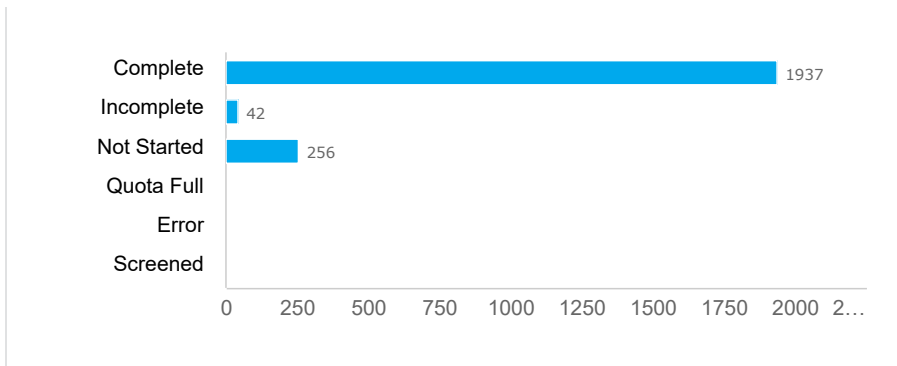

(ms524) GM Crops and Vaccines – 1st Follow Up [WAVE 1] CLOSED

**2235**

Invitations

**1937**

Responses

**86.6%**

Completion Rate

**Response rates**

Response status

Responses

**Drop off statistics**