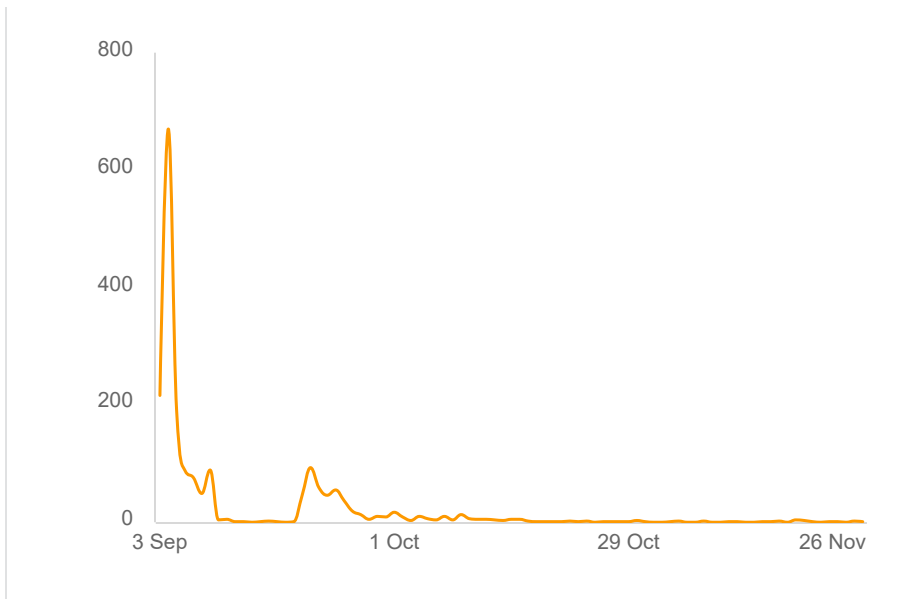

(ms524) GM Crops and Vaccines – 1st Follow Up [WAVE 1] CLOSED

2235

Invitations

1937

Responses

86.6%

Completion Rate

Response rates

Response status

Responses

Drop off statistics