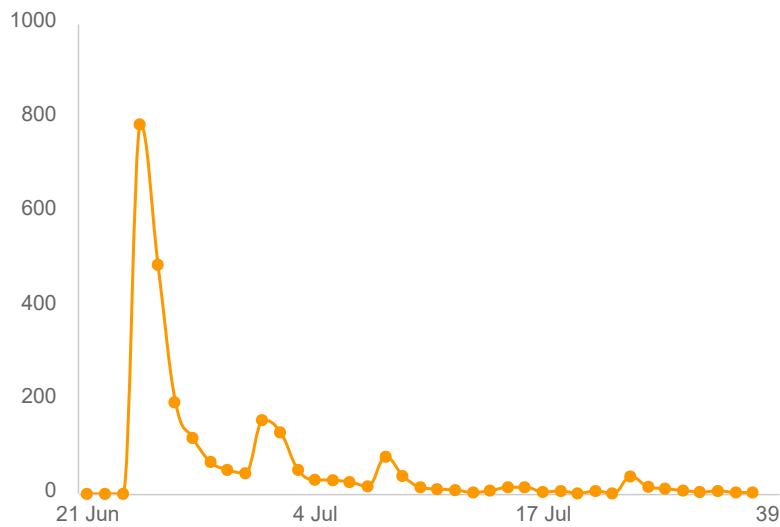

(ms523) GM Crops and Vaccines [SCREENER] CLOSED

3426
Invitations

2482
Responses

72.4%
Completion Rate

Response rates

Response status

Responses

Drop off statistics

Drop rate by question

Top drop off question

cs_003: CS_003

28.5% of respondents who dropped out of the survey stopped at this question.