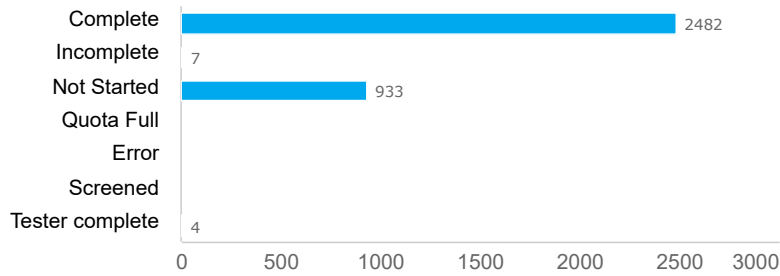

(ms523) GM Crops and Vaccines [SCREENER] CLOSED

3426
Invitations

2482
Responses

72.4%
Completion Rate

Response rates

Response status

Responses

Drop off statistics

Drop rate by question

Top drop off question

cs_003: CS_003

28.5% of respondents who dropped out of the survey stopped at this question.