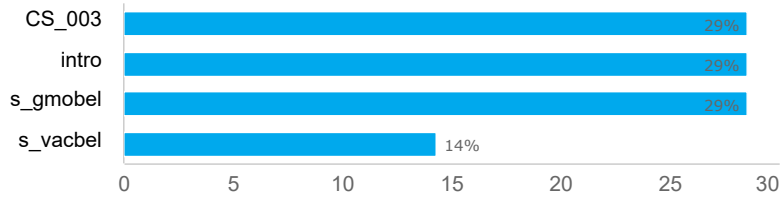

(ms523) GM Crops and Vaccines [SCREENER] CLOSED

3426
Invitations

2482
Responses

72.4%
Completion Rate

Response rates

Response status

Responses

Drop off statistics

Drop rate by question

Top drop off question

cs_003: CS_003

28.5% of respondents who dropped out of the survey stopped at this question.